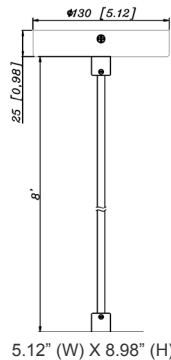

ACCESSORIES:

CMCS4S-MCTP-DD-BK+CMC-CS-8FT-BK
CMCS4S-MCTP-DD-WH+CMC-CS-8FT-WH