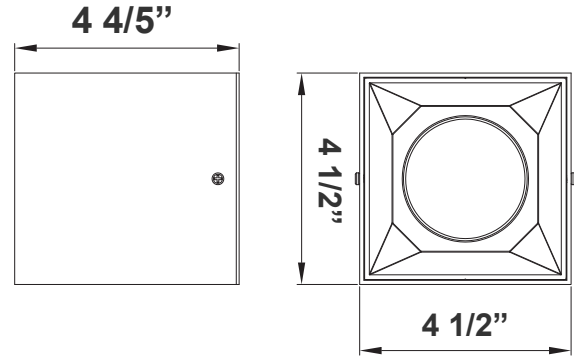

Shown With
Suspension cable

Avail Finish:

Customer Name: _____

Project Name: _____

Note: _____

Type: _____

4 4/5" (H) X 4 1/2" (W) X 4 1/2" (D)

4" Cylinder, Pendant & Ceiling Cylinder Light, Aluminum
Cylinder, White Aluminum Housing, Clear Glass Lens

Technical Specifications

Electrical:

- Voltage: 120-277V
- Power Factor: >0.90
- Wattage: 9W/12W/15W
- Efficacy: 75 LPW
- THD: <20%

Mechanical:

- Aluminum Housing & Glass Lens
- Suspension Cable & Canopy Set Accessories Avail.
- Universal Swivel W/ Rod Kit Accessories Avail. Ambient Operating Temperature: -13°F to 113°F
- IP Rating: IP40 suitable for damp locations