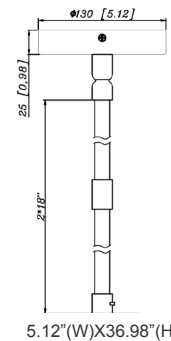

CMCS4S-MCTP-DD-BK+CMC-SRK-218-5C-BK
CMCS4S-MCTP-DD-WH+CMC-SRK-218-5C-WH