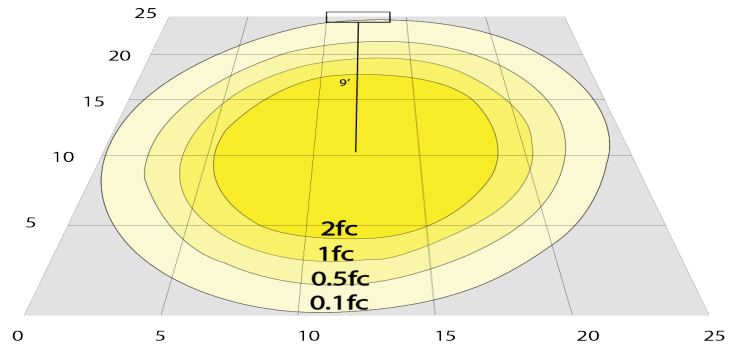

Phone: (877) 805-2252 | Fax: (877) 805-2252
www.westgatemfg.com

Photometrics: CRLC4-15W-MCT-S-D

BUG Rating: B1-U1-G0

15W 5000K, Area 25" x 25" Mounting Height: 9'

Other Views:

Hazel

CRLC-EGN-15W-MCT-D

CRLC-TRM-4S