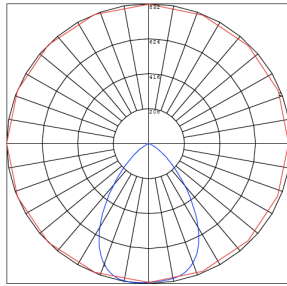

Phone: (877) 805-2252 | Fax: (877) 805-2252
www.westgatemfg.com

Photometrics: CRLC4-15W-MCT-S-D

BUG Rating: B1-U1-G0

15W 5000K, Area 25" x 25" Mounting Height: 9'

Other Views:

Hazel

CRLC-EGN-15W-MCT-D

CRLC-TRM-4S