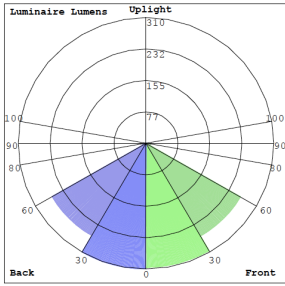

Photometrics: CRLC4-15W-MCT-S-D

BUG Rating: B1-U1-G0

15W 5000K, Area 25" x 25" Mounting Height: 9'