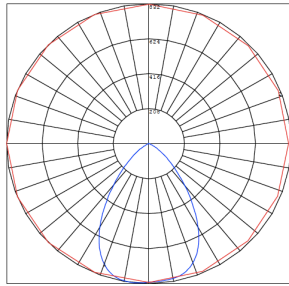

Phone: (877) 805-2252 | Fax: (877) 805-2252
www.westgatemfg.com

WG-Z7-2D-2Z

Photometrics: CRLC4-20W-MCT-D

BUG Rating: B1-U1-G0

20W 5000K, Area 25" x 25" Mounting Height: 9'

Other Views:

Hazel

CRLC-EGN-20W-MCT-D