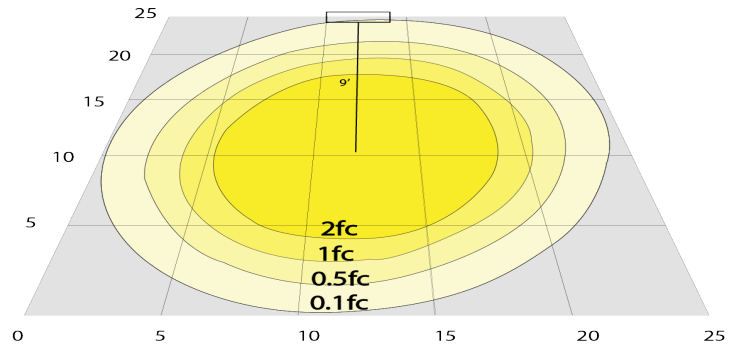

Phone: (877) 805-2252 | Fax: (877) 805-2252
www.westgatemfg.com

WG-Z7-2D-2Z

Photometrics: CRLC4-20W-MCT-D

BUG Rating: B1-U1-G0

20W 5000K, Area 25" x 25" Mounting Height: 9'

Other Views:

Hazel

CRLC-EGN-20W-MCT-D

CRLC-TRM-4

CRLC4-20W-MCT-D

White

CRLC-EGN-20W-MCT-D

CRLC-TRM-4-WH

CRLC4-20W-MCT-D-WH

Performance Table: CRLC4-20W-MCT-D

MODEL NO.	Wattage	Voltage	Lumens	Color Temp.	BUG Rating	LPW
CRLC4-20W-MCT-D	20W	120-277V	1720LM	3000K	B1-U1-G0	85
CRLC4-20W-MCT-D-WH				4000K		
				5000K		