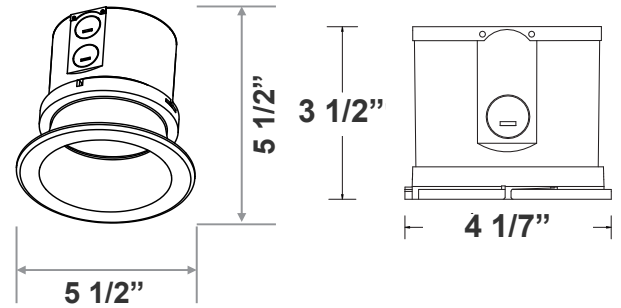

7"(L) X 5 1/2" (D)

Ideal for hotel, offices, retail outlets, restaurant, parking garages, conference room, education facilities and more.

Features

- 4" Haze & White Finish TRIM
- MCT: The switch is on the light engine
- Mounting Options: Recessed
- 5-Year Warranty
- Lifespan: 50,000 hrs.

Technical Specifications

Electrical:

- Voltage: 120-277VAC 50/60Hz
- Wattage: 20W
- Power factor: >0.90
- Efficacy: 85 LPW

Mechanical:

- 4" Haze & White Finish TRIM
- Mounting Options: Recessed
- Temperature Rating: Designed to operate in temperatures 113°F
- No IC-Rated
- Suitable for Damp Locations
- 5-Year Warranty