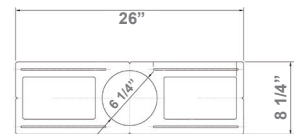

Sample Ordering

Model **Watt** **Dimming** **Housing**
 - - - -

Accessory:

Blank = No Option For Accessories
 RSL6-RI = 6" ROUND ROUGH-IN PLATE, 26" LONG
 RSL6-RI-13 = 6" ROUND ROUGH-IN PLATE, 13" LONG

Factory-Installed Option:

Accessory:

RSL6-RI
6" ROUND ROUGH-IN PLATE, 26" LONG

RSL6-RI
26"(W) x 8 1/4"(H)

RSL6-RI-13
6" ROUND ROUGH-IN PLATE, 13" LONG

RSL6-RI-13
13 1/4"(W) x 9"(H)

Factory-Installed Option:

OPT-EM-HB1EXT
EXTERNAL EMERGENCY BACK UP BATTERY