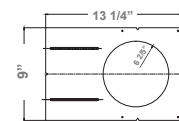

Accessory:

RSL6-RI
6" ROUND ROUGH-IN PLATE, 26" LONG

RSL6-RI
26"(W) x 8 1/4"(H)

RSL6-RI-13
6" ROUND ROUGH-IN PLATE, 13" LONG

RSL6-RI-13
13 1/4"(W) x 9"(H)

Factory-Installed Option:

OPT-EM-HB1EXT
EXTERNAL EMERGENCY BACK UP BATTERY