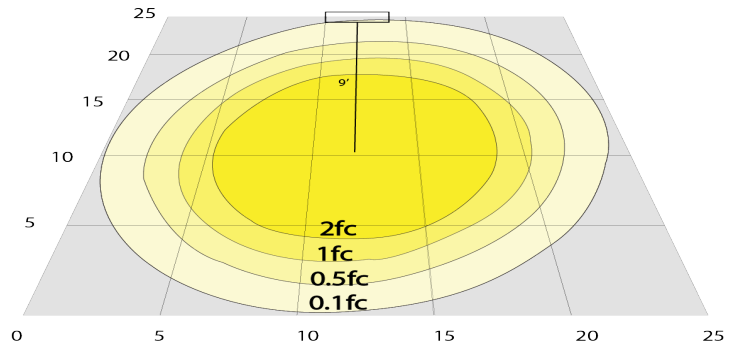

Phone: (877) 805-2252 | Fax: (877) 805-2252
www.westgatemfg.com

Photometrics: CRLC6-15W-MCT-D

BUG Rating: B1-U1-G0

15W 5000K, Area 25" x 25" Mounting Height: 9'

Other Views:

Hazel

CRLC-EGN-20W-MCT-D

CRLC-TRM-6