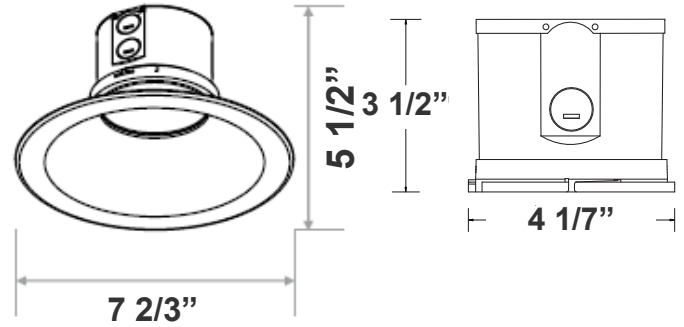

7 2/3"(L) X 5 1/2" (D)

Ideal for hotel, offices, retail outlets, restaurant, parking garages, conference room, education facilities and more.

Features

- 6" Haze & White Finish TRIM
- MCT: The switch is on the light engine
- Mounting Options: Recessed
- 5-Year Warranty
- Lifespan: 50,000 hrs.