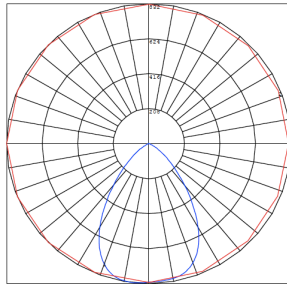

Phone: (877) 805-2252 | Fax: (877) 805-2252
www.westgatemfg.com

Photometrics: CRLC6-15W-MCT-D

BUG Rating: B1-U1-G0

15W 5000K, Area 25" x 25" Mounting Height: 9'

Other Views:

Hazel

CRLC-EGN-20W-MCT-D

CRLC-TRM-6