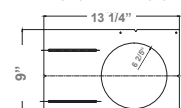

### Accessory:

RSL6-RI  
6" ROUND ROUGH-IN PLATE, 26" LONG

RSL6-RI  
26"(W) x 8 1/4"(H)

RSL6-RI-13  
6" ROUND ROUGH-IN PLATE, 13" LONG

RSL6-RI-13  
13 1/4"(W) x 9"(H)