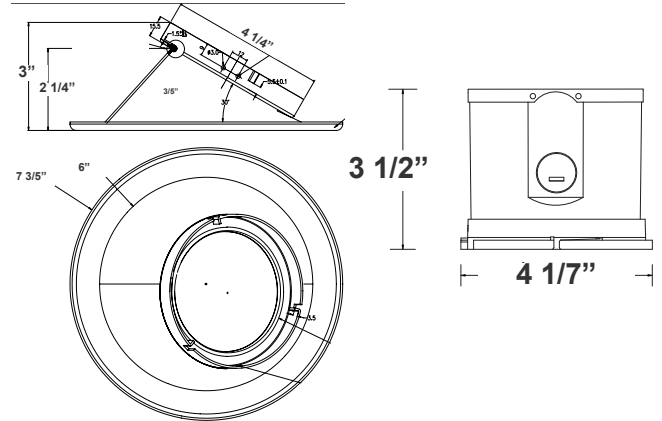

6 1/2" (H) X 4 1/7" (W) X 7 3/5" (D)

Ideal for hotel, offices, retail outlets, restaurant, parking garages, conference room, education facilities and more.

### Accessory:

RSL6-RI  
6" ROUND ROUGH-IN PLATE, 26" LONG

RSL6-RI  
26"(W) x 8 1/4"(H)

RSL6-RI-13  
6" ROUND ROUGH-IN PLATE, 13" LONG

RSL6-RI-13  
13 1/4"(W) x 9"(H)