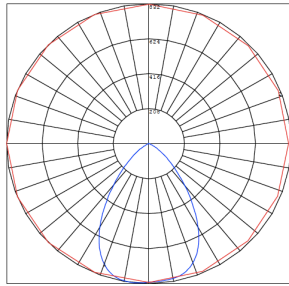

Photometrics: CRLC6-15W-MCT-A-D

BUG Rating: B1-U1-G0

15W 5000K, Area 25" x 25" Mounting Height: 9"