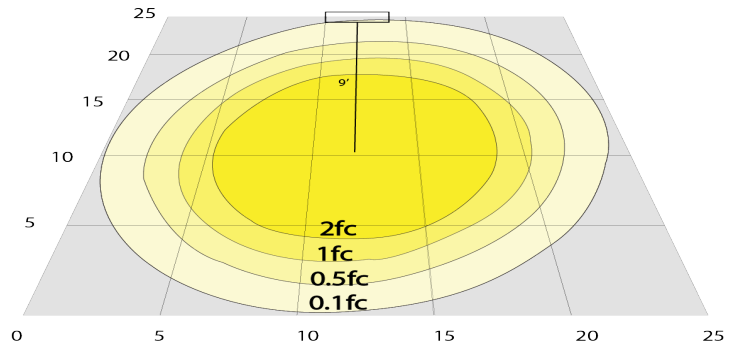

# Photometrics: CRLC6-15W-MCT-A-D

BUG Rating: B1-U1-G0

15W 5000K, Area 25" x 25" Mounting Height: 9"