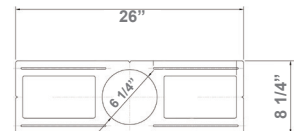

RSL6-RI
26"(W) x 8 1/4"(H)