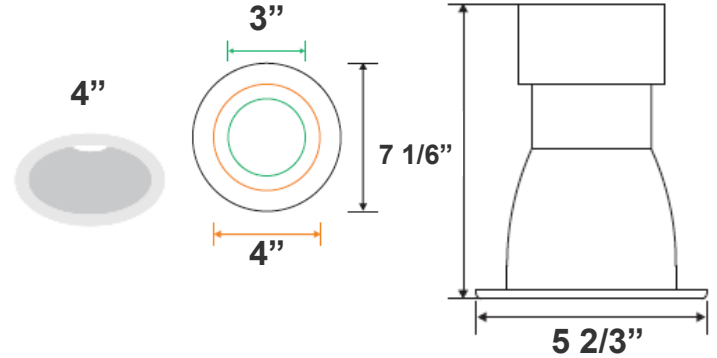

Customer Name: _____

Project Name: _____

Note: _____ Type: _____