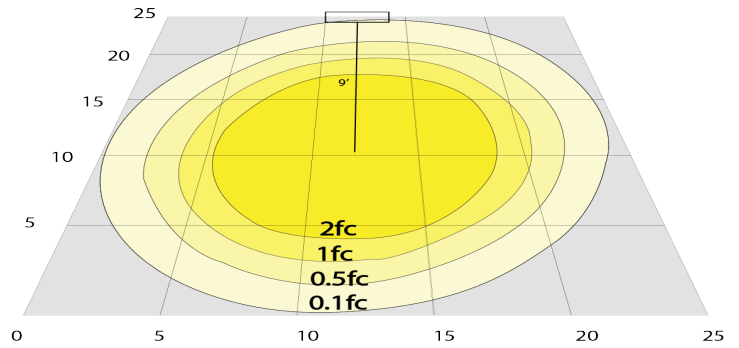

## Photometrics: CRLX4-14-27W-MCTP

BUG Rating: B1-U1-G0

20W 5000K, Area 25" x 25" Mounting Height: 9'