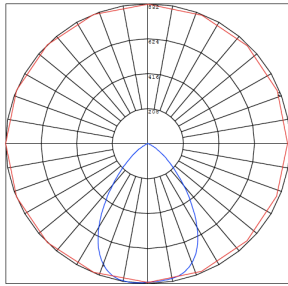

## Photometrics: CRLX4-14-27W-MCTP

BUG Rating: B1-U1-G0

20W 5000K, Area 25" x 25" Mounting Height: 9'