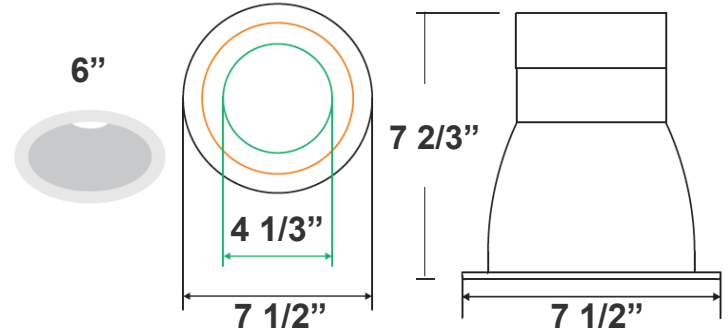

Customer Name: _____

Project Name: _____

Note: _____ | Type: _____

Ideal for hotel, offices, retail outlets, restaurant, parking garages, conference room, education facilities and more.

7 2/3"(H) X 7 1/2" (W)
Mounting Diameters: 6" - 6.7"