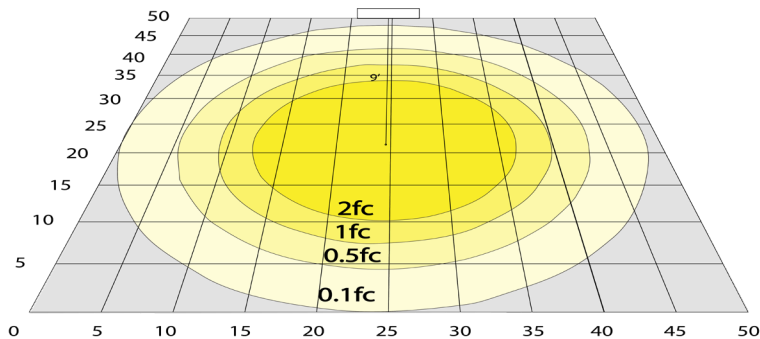

- Multi Color Temperature & Multi Power (Selectable Switch on Back of Fixture)
- Dimmable: 0~10V Dimming
- Total Lumens: 1700LM
- Color Temperatures: 3500K/4000K/5000K
- Color Rendering Index: CRI ≥ 80
- Beam Angle: 360°
- Rated life: 50,000 hrs

Photometrics: CWS-12-MCTP

BUD Rating: B2-U2-G1

Simulation Based on 4000K Area 50'x 50' Mounting Height: 9'

Other Views:

Side View

Front View

Wall Mounted View

Performance Table: CWS-12-MCTP