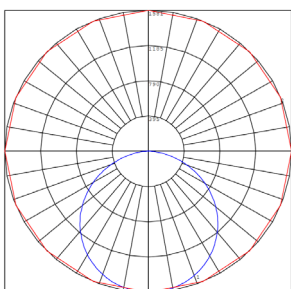

Photometrics: CWS-12-MCTP

BUD Rating: B2-U2-G1

Simulation Based on 4000K Area 50'x 50' Mounting Height: 9'

Other Views:

Side View

Front View

Wall Mounted View

Performance Table: CWS-12-MCTP