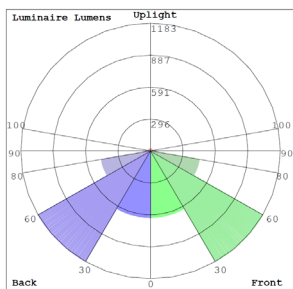

- Multi Color Temperature & Multi Power (Selectable Switch on Back of Fixture)
- Dimmable: 0~10V Dimming
- Total Lumens: 1700LM
- Color Temperatures: 3500K/4000K/5000K
- Color Rendering Index: CRI ≥ 80
- Beam Angle: 360°
- Rated life: 50,000 hrs

Photometrics: CWS-12-MCTP

BUD Rating: B2-U2-G1

Simulation Based on 4000K Area 50'x 50' Mounting Height: 9'

Other Views:

Side View

Front View

Wall Mounted View

Performance Table: CWS-12-MCTP