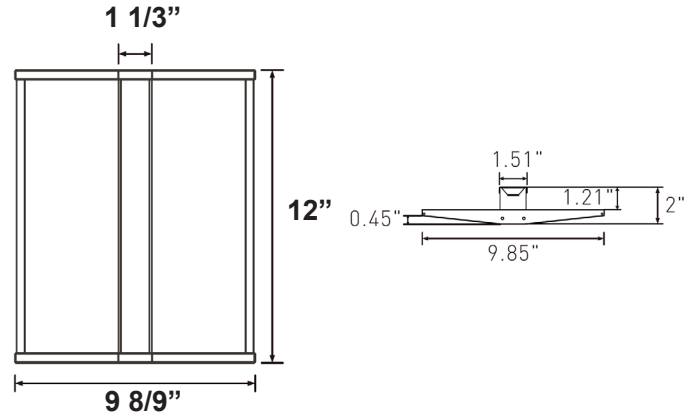

This indoor commercial lighting is ideal for hotels, offices, retail outlets, restaurants, parking garages, storage rooms, conference rooms, education facilities, and more.

12"(H) x 9 8/9"(W) x 2"(D)

Features