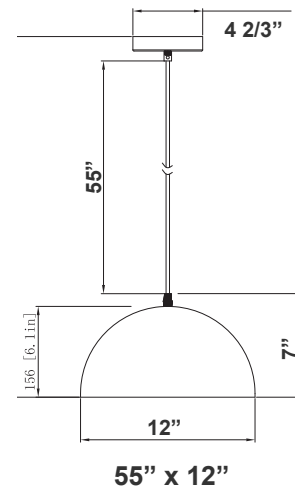

AVAIL. FINISHES

Pendant lights are stylish hanging light fixtures that double as task lighting. Perfect for kitchens, office or living areas, our vintage pendant lighting is available in 2 finishes that will look good in any home.

Customer Name: _____

Project Name: _____

Note: _____

Type: _____