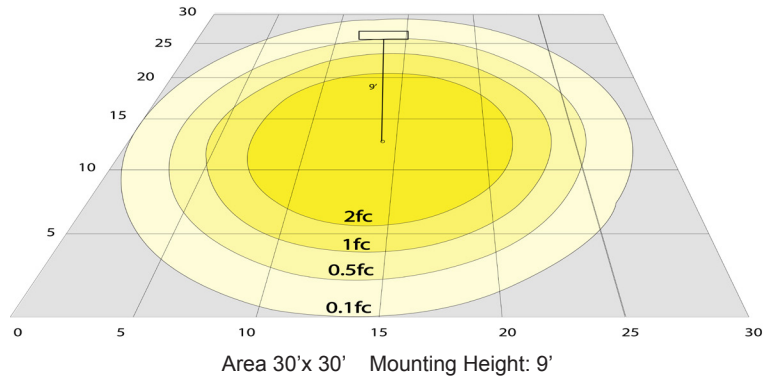

Other Models:

- 25W | 1300LM | LCFD-MCT5-WS

Photometrics: LCFD-MCT5-BG

BUG Rating: B1-U1-G0

Other Views:

Side View

Front View

Lens View