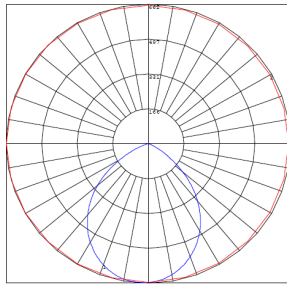

Other Models:

- 25W | 1300LM | LCFD-MCT5-WS

Photometrics: LCFD-MCT5-BG

BUG Rating: B1-U1-G0

Other Views:

Side View

Front View

Lens View