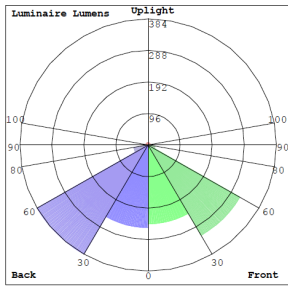

Photometrics: LCFD-MCT5-BG

BUG Rating: B1-U1-G0