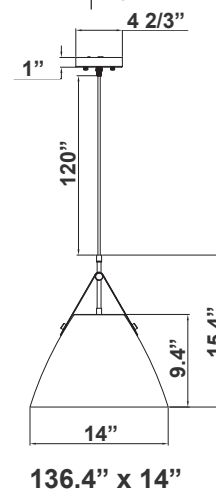

Features

- Multi CCT (Selectable Switch under the lens)
- White Finish
- 5-Year Warranty
- Polycarbonate lens

Technical Specifications

Electrical:

- Voltage: 120V AC 50/60Hz
- Wattage: 25W
- Power Factor: >0.90
- Efficacy: 56 LPW

Mechanical:

- White Finish
- Spun Steel Housing
- Polycarbonate Lens
- Power Cord is 60" Long
- Maximum Ambient Temperature: -22°F to 104°F
- IP20 indoor only

Lighting:

- Dimming: TRIAC Dimming (Dimmable Down to 5% Compatible with Traic and ELV Dimmers)
- Total Lumens: 1400LM
- Color Temperatures: 2700K/3000K/3500K/4000K/5000K
- Multi CCT (Selectable Switch under the lens)
- Color Rendering Index: CRI ≥ 90
- Beam Angle: 120°
- Rated life: 50,000 Hrs

Applications:

- Pendant lights are stylish hanging light fixtures that double as task lighting. Perfect for kitchens, office or living areas, our vintage pendant lighting is available in 2 finishes that will look good in any home.

Other Models:

- 25W | 1400LM | LCFN-MCT5-BK