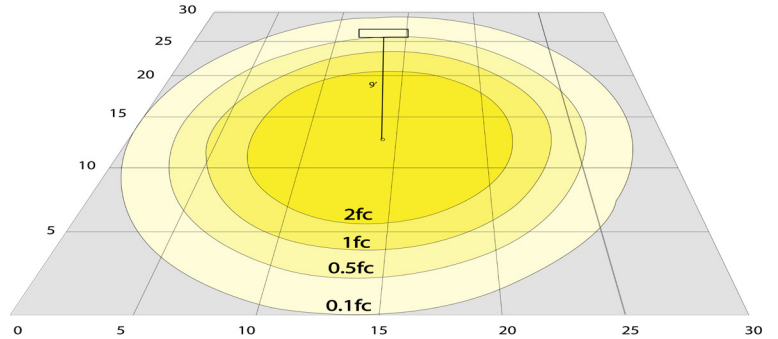

Other Models:

- 25W | 1400LM | LCFN-MCT5-BK

Photometrics: LCFN-MCT5-WH

BUG Rating: B1-U1-G0

Area 30'x 30' Mounting Height: 9'

Other Views:

Side View

Front View