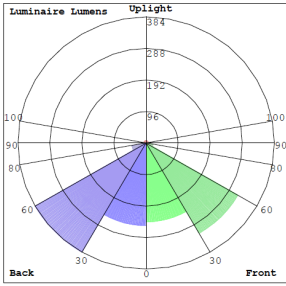

Photometrics: LCFN-MCT5-WH

BUG Rating: B1-U1-G0