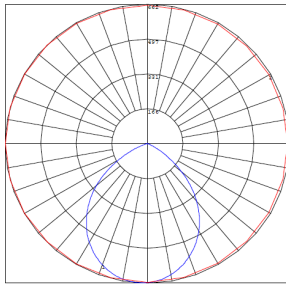

Other Models:

- 25W | 1400LM | LCFN-MCT5-BK

Photometrics: LCFN-MCT5-WH

BUG Rating: B1-U1-G0

Area 30'x 30' Mounting Height: 9'

Other Views:

Side View

Front View