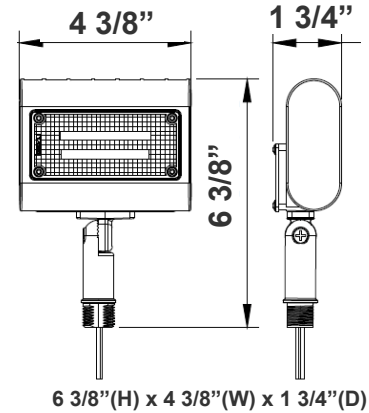

Customer Name: _____
Project Name: _____
Note: _____ Type: _____