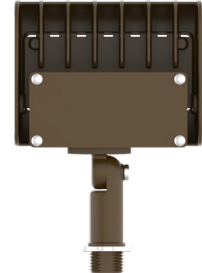

## Photometrics: LFX-XS-15W-KN

BUG Rating: B1-U0-G0

Area 30'x 45' Mounting Height: 20'

## Other Views:

Side View

Front View

Back View