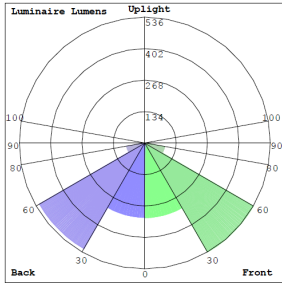

Photometrics: LFX-XS-15W-KN

BUG Rating: B1-U0-G0