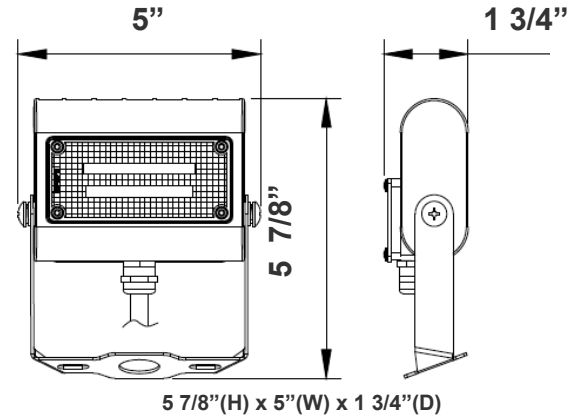

Customer Name: _____
Project Name: _____
Note: _____ Type: _____