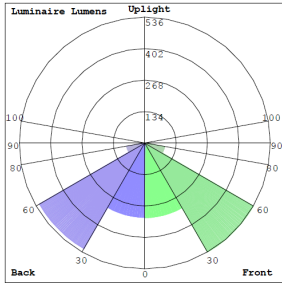

Lighting:

- Dimming: 0~10V Dimmable
- Optic Lens Type: III
- Cord type: 13" #18 AWG stranded wires
- Total Lumens: 1950LM
- Color Temperature: 3000K/ 4000K/ 5000K
- Color Rendering Index: ≥ 82
- Beam Angle: 120°X 90°

Photometrics: LFX-XS-15W-TR

BUG Rating: B1-U0-G0

Area 30'x 45' Mounting Height: 20'

Other Views:

Side View

Front View

Back View

Performance Table: LFX-XS-15W-TR