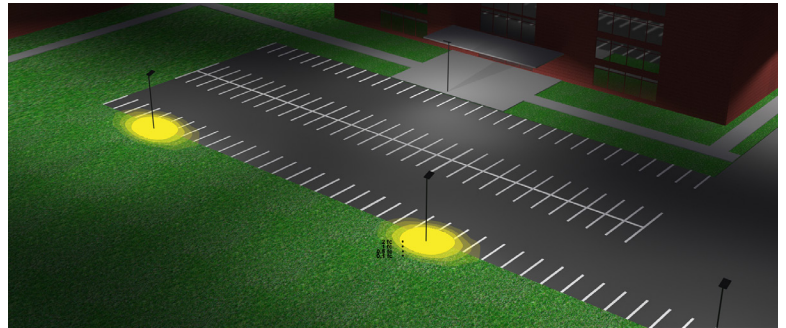

Area 30'x 45' Mounting Height: 20'

Other Views: