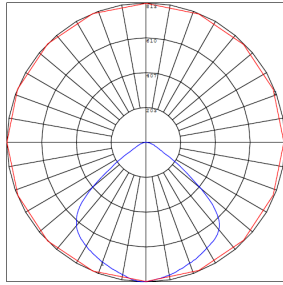

Photometrics: LFX-XS-15W-TR

BUG Rating: B1-U0-G0

Area 30'x 45' Mounting Height: 20'

Other Views:

Side View

Front View

Back View

Performance Table: LFX-XS-15W-TR