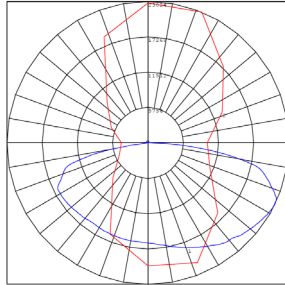

**Photometrics:** LFX-XXL-300-600W-50K

600W 5000K BUG Rating: B4-U0-G4

600W 5000K Area 65'x 115' Mounting Height: 20'

**Other Views:**

Side View

Bottom View

Front View

Back View