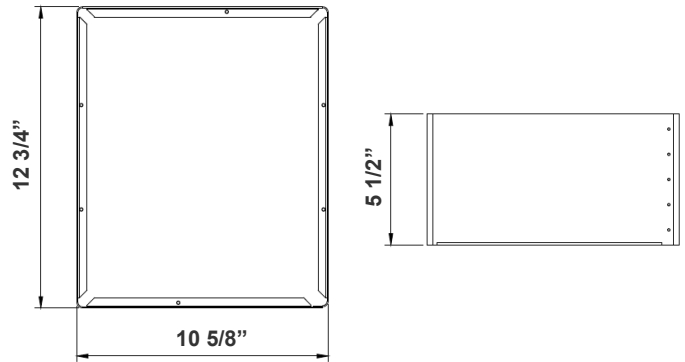

25 5/8"(H) x 12-3/4"(W) x 3-3/8"(D)

Ideal for general site lighting, alleys, loading docks, doorway, pathway, and parking areas.

**LF-SHROUD-F**  
 Shroud  
 12 5/8" x 10 5/8" x 5 1/2"

**LF-SHROUD-G**  
 Full-Glare Shroud  
 12 3/4" x 10 5/8" x 5 1/2"

**COLOR CHART:** \* Choose from one of our Premium Colors with no set-up fee.

**Gloss:**