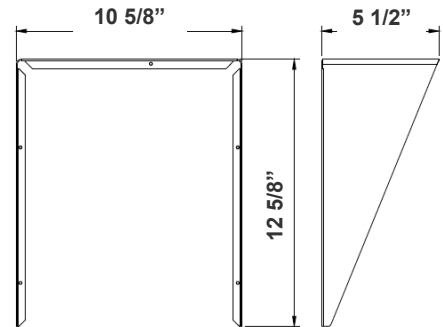

25 5/8"(H) x 12-3/4"(W) x 3-3/8"(D)

Ideal for general site lighting, alleys, loading docks, doorway, pathway, and parking areas.

## Mounting Options:

**LFX-ASA**  
Adjustable Straight Arm  
3 1/3" x 7 7/8"

**LFX-YK**  
Yoke  
5 3/4" x 6" x 2"

**LFX-EXT**  
Straight Arm  
3 1/3" x 6 3/4" x 4 3/8"

**LFX-SF**  
Slip Fitter  
3 1/3" x 7 7/8"

**LFX-TR-B**  
U Bracket  
13 1/2" x 12"

**Color Options:** LFX-XXL-300-600W-50K  
 Custom Color Available

Black    Silver    White    **Dark Bronze**    Green    Red    Yellow  
 Default color

**Shroud & Wire Guard:** LFX-XXL-300-600W-50K

**LF-SHROUD-F**  
 Shroud  
 12 5/8" x 10 5/8" x 5 1/2"

**LF-SHROUD-G**  
 Full-Glare Shroud  
 12 3/4" x 10 5/8" x 5 1/2"

**COLOR CHART:** \* Choose from one of our Premium Colors with no set-up fee.

**Gloss:**