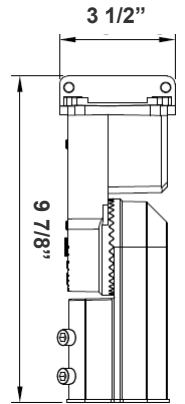

25 5/8"(H) x 12-3/4"(W) x 3-3/8"(D)

Ideal for general site lighting, alleys, loading docks, doorway, pathway, and parking areas.

## Mounting Options:

**LFX-ASA**  
Adjustable Straight Arm  
3 1/3" x 7 7/8"

**LFX-YK**  
Yoke  
5 3/4" x 6" x 2"

**LFX-EXT**  
Straight Arm  
3 1/3" x 6 3/4" x 4 3/8"

**LFX-SF**  
Slip Fitter  
3 1/3" x 7 7/8"