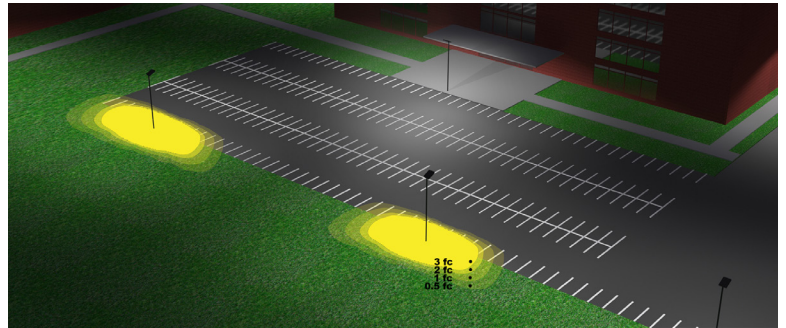

600W 5000K Area 65'x 115' Mounting Height: 20'

Other Views:

Side View

Bottom View

Performance Table: LFX-XXL-300-600W-50K

MODEL NO.	Wattage	Voltage	Lumens	Color Temp.	BUG Rating	LPW
LFX-XXL-300-600W-50K	300W	120~277V	42000	5000K	B5-U5-G5	140
	400W		56000			
	500W		70000			
	600W		84000			

Sample Ordering

Model Size Min.Wattage Max.Wattage Color Temp.

LFX - XXL - 300 - 600W -

50K = 5000K

Accessories Options

Blank = No Option for Accessories
WEC-8RC = Remote Control for OPT-SEN-3MR-4
*REFER TO PAGE 3 FOR MOUNTING OPTIONS

Factory-Installed Options

Blank = No Factory Installed Options
OPT-LF3-PCK = Twist-Lock Photocell
OPT-3MPC = Microwave Photocell with a 1/2" threaded
OPT-SEN-3MR-3 = Programmable Microwave BI-Level
OPT-TLSOC7P = 7-Pin Receptacle Kit to accept Smart Control Twist-Lock Photocell (Photocell not incl.) (Shorting Cap incl.)
OPT-CLR-95 = Color Paint

SENSOR AND REMOTE CONTROL OPTIONS

Example:

1. LFX-XXL-300-600W-50K
2. LFX-XXL-300-600W-50K
   WEC-8RC

(For LFX 600W 5000K fixture 120V-277V)

(For LFX 600W 5000K fixture 120V-277V)
(For Remote Control)