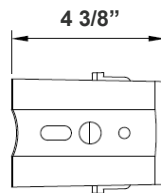

25 5/8"(H) x 12-3/4"(W) x 3-3/8"(D)

Ideal for general site lighting, alleys, loading docks, doorway, pathway, and parking areas.

## Mounting Options:

**LFX-ASA**  
Adjustable Straight Arm  
3 1/3" x 7 7/8"

**LFX-YK**  
Yoke  
5 3/4" x 6" x 2"

**LFX-EXT**  
Straight Arm  
3 1/3" x 6 3/4" x 4 3/8"

**LFX-SF**  
Slip Fitter  
3 1/3" x 7 7/8"