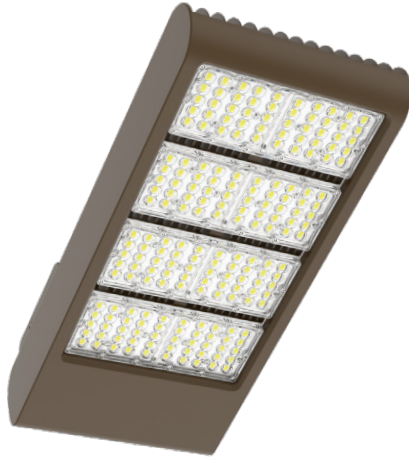

# LFX-XXL SERIES Outdoor Lighting

LFX-XXL-300-600W-50K  
POWER-ADJUSTABLE FLOOD/AREA LIGHT

**WESTGATE**  
THE FUTURE IS HERE...AND IT'S QUITE BRIGHT!

Customer Name: \_\_\_\_\_

Project Name: \_\_\_\_\_

Note: \_\_\_\_\_ Type: \_\_\_\_\_

25 5/8"(H) x 12-3/4"(W) x 3-3/8"(D)

Ideal for general site lighting, alleys, loading docks, doorway, pathway, and parking areas.