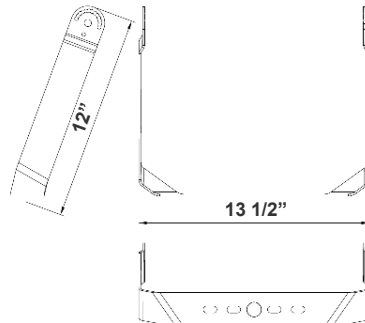

Mounting Options:

LFX-YK
Yoke
5 3/4" x 6" x 2"

LFX-EXT
Straight Arm
3 1/3" x 6 3/4" x 4 3/8"

LFX-SF
Slip Fitter
3 1/3" x 7 7/8"