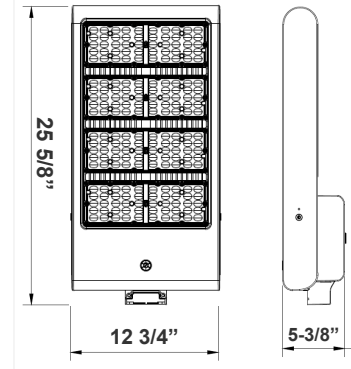

25 5/8"(H) x 12-3/4"(W) x 3-3/8"(D)

Ideal for general site lighting, alleys, loading docks, doorway, pathway, and parking areas.