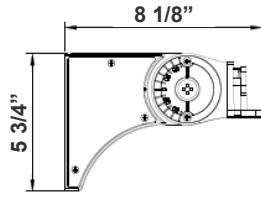

25 5/8"(H) x 12-3/4"(W) x 3-3/8"(D)

Ideal for general site lighting, alleys, loading docks, doorway, pathway, and parking areas.

## Mounting Options:

**LFX-ASA**  
Adjustable Straight Arm  
3 1/3" x 7 7/8"

**LFX-YK**  
Yoke  
5 3/4" x 6" x 2"

**LFX-EXT**  
Straight Arm  
3 1/3" x 6 3/4" x 4 3/8"

**LFX-SF**  
Slip Fitter  
3 1/3" x 7 7/8"