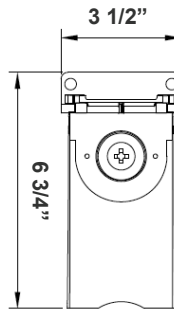

25 5/8"(H) x 12-3/4"(W) x 3-3/8"(D)

Ideal for general site lighting, alleys, loading docks, doorway, pathway, and parking areas.

## Mounting Options:

**LFX-ASA**  
Adjustable Straight Arm  
3 1/3" x 7 7/8"

**LFX-YK**  
Yoke  
5 3/4" x 6" x 2"

**LFX-EXT**  
Straight Arm  
3 1/3" x 6 3/4" x 4 3/8"

**LFX-SF**  
Slip Fitter  
3 1/3" x 7 7/8"