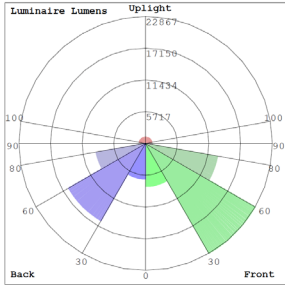

### Lighting:

- Dimming: 0~10V dimmable
- Optical Lens: High light transmittance PC, anti-UV and flame resistant
- Lens: TYPE III°
- Total Lumens: 84000LM Max.
- Color Temperature: 3000K/ 4000K/ 5000K
- Color Rendering Index: ≥ 82
- Beam Angle: 120°X 90°

**Photometrics:** LFX-XXL-300-600W-50K

600W 5000K BUG Rating: B4-U0-G4

600W 5000K Area 65'x 115' Mounting Height: 20'

**Other Views:**

Side View

Bottom View

Front View

Back View