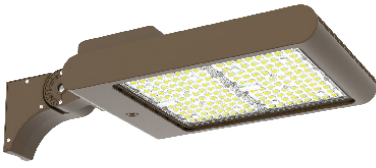

Smart Control  
 7-Pin Receptacle Kit  
 for  
 OPT-TLSOC7P

**Example:**

- LFX-XXL-300-600W-50K
- LFX-XXL-300-600W-50K  
 WEC-8RC

(For LFX 600W 5000K fixture 120V-277V)

(For LFX 600W 5000K fixture 120V-277V)  
 (For Remote Control)

## Mounting Options:

**LFX-ASA**  
Adjustable Straight Arm  
3 1/3" x 7 7/8"

**LFX-YK**  
Yoke  
5 3/4" x 6" x 2"

**LFX-EXT**  
Straight Arm  
3 1/3" x 6 3/4" x 4 3/8"

**LFX-SF**  
Slip Fitter  
3 1/3" x 7 7/8"