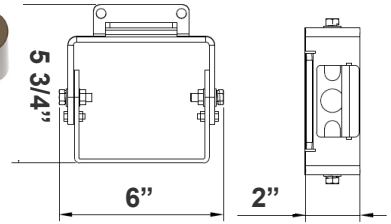

25 5/8"(H) x 12-3/4"(W) x 3-3/8"(D)

Ideal for general site lighting, alleys, loading docks, doorway, pathway, and parking areas.

## Mounting Options:

**LFX-ASA**  
Adjustable Straight Arm  
3 1/3" x 7 7/8"

**LFX-YK**  
Yoke  
5 3/4" x 6" x 2"

**LFX-EXT**  
Straight Arm  
3 1/3" x 6 3/4" x 4 3/8"

**LFX-SF**  
Slip Fitter  
3 1/3" x 7 7/8"