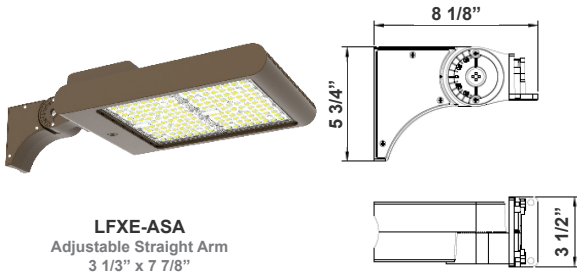

Sample Ordering

Model	Size	Min.	Max.	Wattage	Color Temp.	Photocell
LFX	XL	200	300W	50K	P	

Example:

1. LFXE-XL-200-300W-50K-P

(For LFXE 300W 5000K fixture 120 -277V)

Mounting Options:

LFXE-ASA
Adjustable Straight Arm
3 1/3" x 7 7/8"

LFXE-YK
Yoke
5 3/4" x 6" x 2"

LFXE-EXT
Straight Arm
3 1/3" x 6 3/4" x 4 3/8"

LFXE-TR-B
U Bracket
13 1/2" x 12"

LFXE-SF
Slip Fitter
3 1/3" x 7 7/8"

LFXE-SF + LFXE-PASF
Pole Adapter for Slip Fitter
6 1/8" x 3 1/4" x 3"