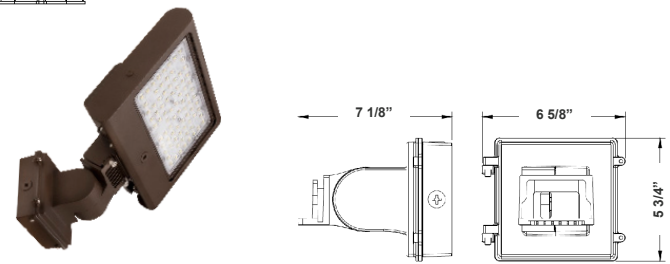

LFXE-YK
Yoke
5 3/4" x 6" x 2"

LFXE-EXT
Straight Arm
3 1/3" x 6 3/4" x 4 3/8"

LFXE-TR-B
U Bracket
13 1/2" x 12"

LFXE-SF
Slip Fitter
3 1/3" x 7 7/8"

LFXE-SF + LFXE-PASF
Pole Adapter for Slip Fitter
6 1/8" x 3 1/4" x 3"