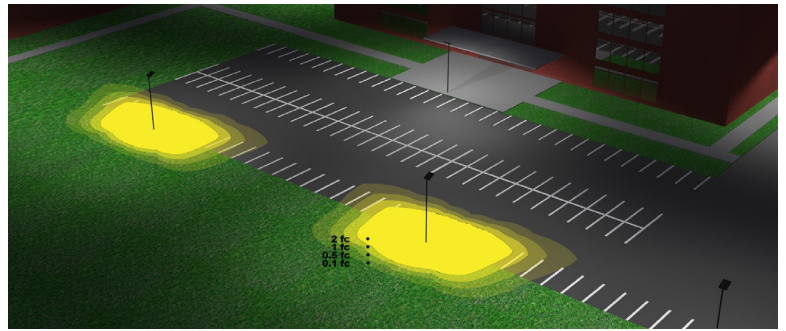

Photometrics: LFXE-XL-200-300W-50K-P

Area 65'x 120' Mounting Height: 20'

Other Views:

Side View
Shown with U bracket

Performance Table: LFXE-XL-200-300W-50K-P

MODEL NO.	Wattage	Voltage	Lumens	Color Temp.	BUG Rating	LPW
LFXE-XL-200-300W-50K-P	200W	120~277V	27000LM	5000K	B4-U0-G4	135
	240W		32400LM			
	300W		40500LM			

Sample Ordering

Model	Size	Min.	Max.	Wattage	Color Temp.	Photocell
LFX	XL	200	300W	50K	P	

Example:

1. LFXE-XL-200-300W-50K-P

(For LFXE 300W 5000K fixture 120 -277V)