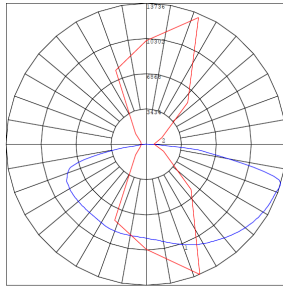

Phone: (877) 805-2252 | Fax: (877) 805-2252
www.westgatemfg.com |

Photometrics: LFXE-XL-200-300W-50K-P

BUG Rating: B4-U0-G4

Area 65'x 120' Mounting Height: 20'

Other Views:

Side View
Shown with U bracket

Front View