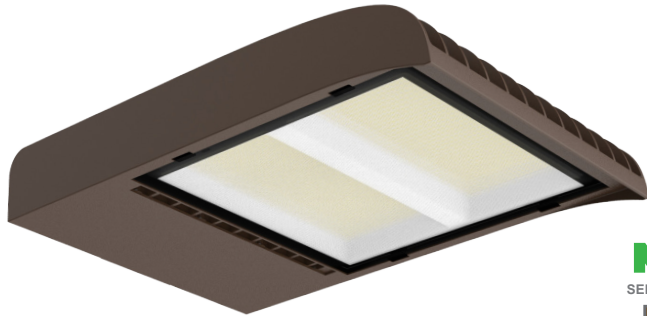

LFXE SERIES Outdoor Lighting

LFXE-XL-200-300W-50K-P
BUILDER SERIES FLOOD/AREA LIGHTS WITH PHOTOCELL

WESTGATE
THE FUTURE IS HERE...AND IT'S QUITE BRIGHT!

Customer Name: _____

Project Name: _____

Note: _____ | Type: _____

12-3/4"(H) x 20"(W) x 3"(D)

Ideal for general site lighting, alleys, loading docks, doorway, pathway, and parking areas.

Features

- Solid State Lighting Technology for Long Life
- No Maintenance Needed and High-Efficiency
- Optic Lens Type: III
- Multi-Power - The Switch is On the Bottom of the Fixture

Technical Specifications

Electrical:

- Voltage: 120~277V AC/50~60 Hz
- Wattage: 200W//240 W/300W
- Power Factor: >0.9
- Efficacy: 135 LPW

Mechanical:

- With Snap-on & Bolt Mounting Options for One- Person Installations. Select a Mounting Option (Sold Separately)
- Die-cast Aluminum Housing with Powder Coat Finish (Dark Bronze)
- Photocell Included (With Disconnect Switch)
- 10KV Lightning Surge Protection
- Effective Projected Areas (EPA's) are: Front = 0.38 ft², Side = 0.30 ft², Face = 1.05 ft²
- Operating Temperature: -40°F to 104°F
- IP Rating: IP65, Suitable for Wet Locations
- 7-Year Warranty

Applications:

- Ideal for general site lighting, alleys, loading docks, doorway, pathway and parking areas.
- Replace existing HID flood lights/ wall packs

Other Models:

- 300W | 40500LM | LFXE-XL-200-300W-MCTP-P