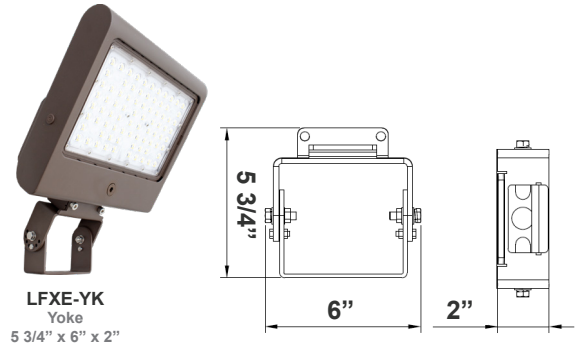

Sample Ordering

Model	Size	Min.	Max.	Wattage	Color Temp.	Photocell
LFX	XL	200	300W	50K	P	

Example:

1. LFXE-XL-200-300W-50K-P

(For LFXE 300W 5000K fixture 120 -277V)

Mounting Options:

LFXE-ASA
Adjustable Straight Arm
3 1/3" x 7 7/8"

LFXE-YK
Yoke
5 3/4" x 6" x 2"

LFXE-EXT
Straight Arm
3 1/3" x 6 3/4" x 4 3/8"

LFXE-TR-B
U Bracket
13 1/2" x 12"

LFXE-SF
Slip Fitter
3 1/3" x 7 7/8"

LFXE-SF + LFXE-PASF
Pole Adapter for Slip Fitter
6 1/8" x 3 1/4" x 3"