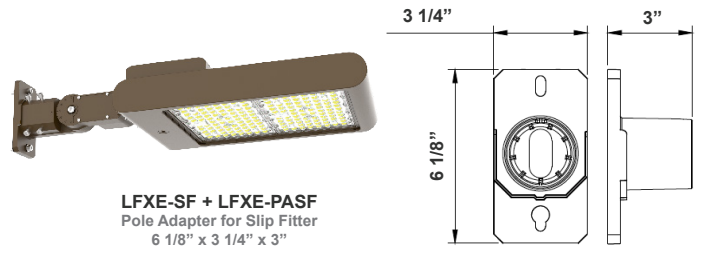

LFXE-YK
Yoke
5 3/4" x 6" x 2"

LFXE-EXT
Straight Arm
3 1/3" x 6 3/4" x 4 3/8"

LFXE-TR-B
U Bracket
13 1/2" x 12"

LFXE-SF
Slip Fitter
3 1/3" x 7 7/8"

LFXE-SF + LFXE-PASF
Pole Adapter for Slip Fitter
6 1/8" x 3 1/4" x 3"