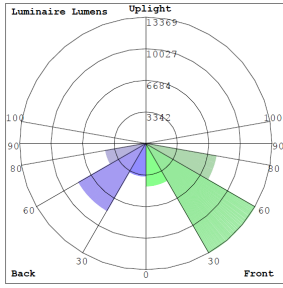

Lighting:

- Multi-Power - The Switch is On the Bottom of the Fixture
- Dimming: 0~10V dimmable
- Optic Lens Type: III
- Cord Type: 6' SJTW 18/3 AWG cable
- Total Lumens: 40500LM Max.
- Color Temperature: 5000K
- Color Rendering Index: ≥ 82
- Beam Angle: 120°X 90°
- 70,000 Hours Rated Life

Phone: (877) 805-2252 | Fax: (877) 805-2252
www.westgatemfg.com |

Photometrics: LFXE-XL-200-300W-50K-P

BUG Rating: B4-U0-G4

Area 65'x 120' Mounting Height: 20'

Other Views:

Side View
Shown with U bracket

Front View