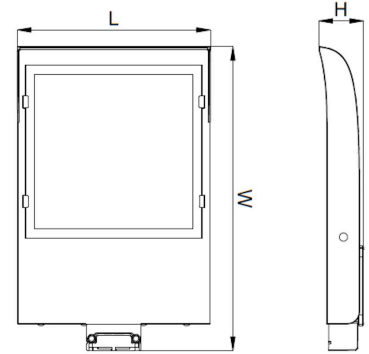

12-3/4"(H) x 20"(W) x 3"(D)

Ideal for general site lighting, alleys, loading docks, doorway, pathway, and parking areas.

Features

- Solid State Lighting Technology for Long Life
- No Maintenance Needed and High-Efficiency
- Optic Lens Type: III
- Multi-Power - The Switch is On the Bottom of the Fixture

Technical Specifications

Electrical:

- Voltage: 120~277V AC/50~60 Hz
- Wattage: 200W//240 W/300W
- Power Factor: >0.9
- Efficacy: 135 LPW

Mechanical:

- With Snap-on & Bolt Mounting Options for One- Person Installations. Select a Mounting Option (Sold Separately)
- Die-cast Aluminum Housing with Powder Coat Finish (Dark Bronze)
- Photocell Included (With Disconnect Switch)
- 10KV Lightning Surge Protection
- Effective Projected Areas (EPA's) are: Front = 0.38 ft², Side = 0.30 ft², Face = 1.05 ft²
- Operating Temperature: -40°F to 104°F
- IP Rating: IP65, Suitable for Wet Locations
- 7-Year Warranty