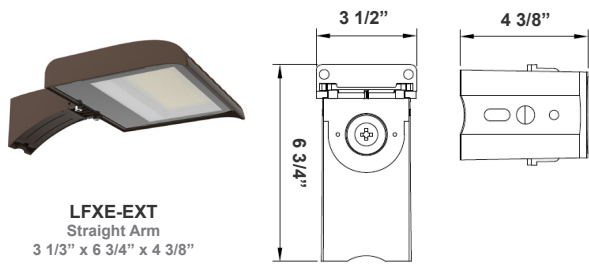

Sample Ordering

Model	Size	Min.	Max.	Wattage	Color Temp.	Photocell
LFX	XL	200	300W	50K	P	

Example:

1. LFXE-XL-200-300W-50K-P

(For LFXE 300W 5000K fixture 120 -277V)

Mounting Options:

LFXE-ASA
Adjustable Straight Arm
3 1/3" x 7 7/8"

LFXE-YK
Yoke
5 3/4" x 6" x 2"

LFXE-EXT
Straight Arm
3 1/3" x 6 3/4" x 4 3/8"

LFXE-TR-B
U Bracket
13 1/2" x 12"

LFXE-SF
Slip Fitter
3 1/3" x 7 7/8"

LFXE-SF + LFXE-PASF
Pole Adapter for Slip Fitter
6 1/8" x 3 1/4" x 3"