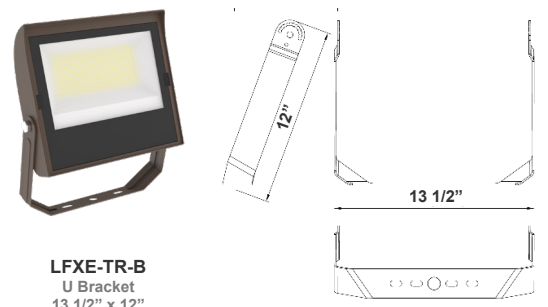

Phone: (877) 805-2252 | Fax: (877) 805-2252
www.westgatemfg.com |

Photometrics: LFXE-XL-200-300W-50K-P

BUG Rating: B4-U0-G4

Area 65'x 120' Mounting Height: 20'

Other Views:

Side View
Shown with U bracket

Front View

Sample Ordering

Model	Size	Min.	Max.	Wattage	Color Temp.	Photocell
LFX	XL	200	300W	50K	P	

Example:

1. LFXE-XL-200-300W-50K-P

(For LFXE 300W 5000K fixture 120 -277V)

Mounting Options:

LFXE-ASA
Adjustable Straight Arm
3 1/3" x 7 7/8"

LFXE-YK
Yoke
5 3/4" x 6" x 2"

LFXE-EXT
Straight Arm
3 1/3" x 6 3/4" x 4 3/8"

LFXE-TR-B
U Bracket
13 1/2" x 12"

LFXE-SF
Slip Fitter
3 1/3" x 7 7/8"

LFXE-SF + LFXE-PASF
Pole Adapter for Slip Fitter
6 1/8" x 3 1/4" x 3"