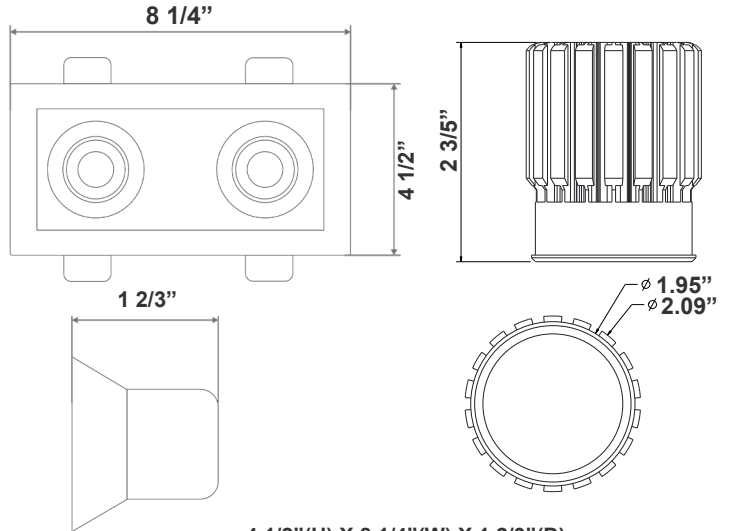

Customer Name: \_\_\_\_\_  
 Project Name: \_\_\_\_\_  
 Note: \_\_\_\_\_ | Type: \_\_\_\_\_

**4 1/2\"(H) X 8 1/4\"(W) X 1 2/3\"(D)**  
**Driver Box Dimensions:**  
**5-1/4\" x 1-5/8\" x 1-1/8\"**