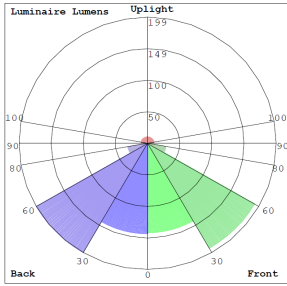

Photometrics: LRD-10W-WTM2-WH

BUG Rating: B1-U2-G0