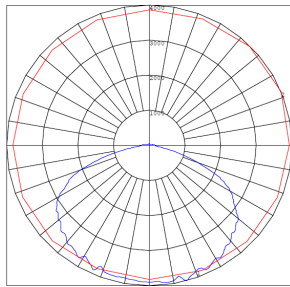

WG-ZY-Z9-ZZ

Photometrics: LRX-72-120W-MCTP-TL

BUD Rating: B3-U3-G2

Other Views:

Side View

Front View

Back View

Performance Table: LRX-72-120W-MCTP-TL