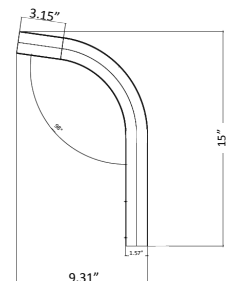

WG-ZY-Z9-ZZ

Photometrics: LRX-72-120W-MCTP-TL

BUD Rating: B3-U3-G2

Other Views:

Side View

Front View

Back View

Performance Table: LRX-72-120W-MCTP-TL

Accessory:

Blank = No Option For Accessories
LRX-ARM = 90° EMT ARM AND WALL BRACKET

ACCESSORY:

90° EMT Arm and Wall Bracket
(Mounting Strap)

Arm Diameter: 1-1/4" EMT Elbow

15" (H) X 9.31" (W) X 1.57" (D)

Example: