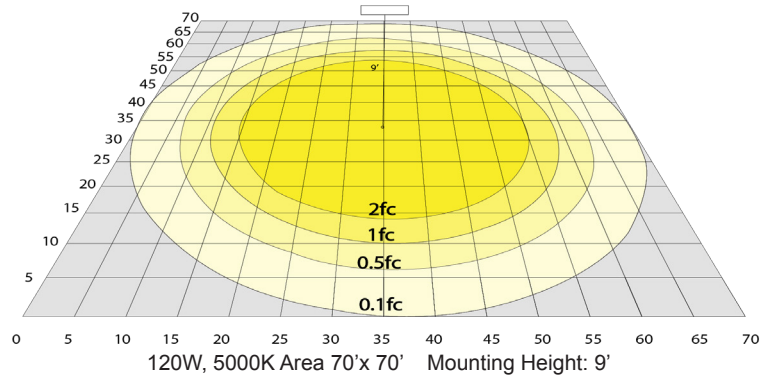

Lighting:

- Dimming: 0-10V Dimming
- Total Lumens: 9360LM/12480LM/15600LM
- Multi CCT, Switch is on the housing
- Color Temperatures: 3000K/4000K/5000K
- Color Rendering Index: CRI ≥ 80
- Beam Angle: 120°
- Rated life: 70,000 Hrs

WG-ZY-Z9-ZZ

Photometrics: LRX-72-120W-MCTP-TL

BUD Rating: B3-U3-G2

Other Views:

Side View

Front View

Back View

Performance Table: LRX-72-120W-MCTP-TL