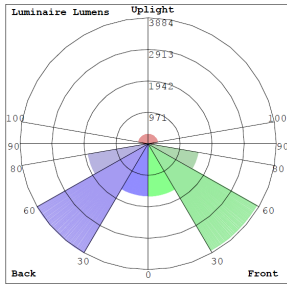

Lighting:

- Dimming: 0-10V Dimming
- Total Lumens: 9360LM/12480LM/15600LM
- Multi CCT, Switch is on the housing
- Color Temperatures: 3000K/4000K/5000K
- Color Rendering Index: CRI ≥ 80
- Beam Angle: 120°
- Rated life: 70,000 Hrs

WG-ZY-Z9-ZZ

Photometrics: LRX-72-120W-MCTP-TL

BUD Rating: B3-U3-G2

Other Views:

Side View

Front View

Back View

Performance Table: LRX-72-120W-MCTP-TL