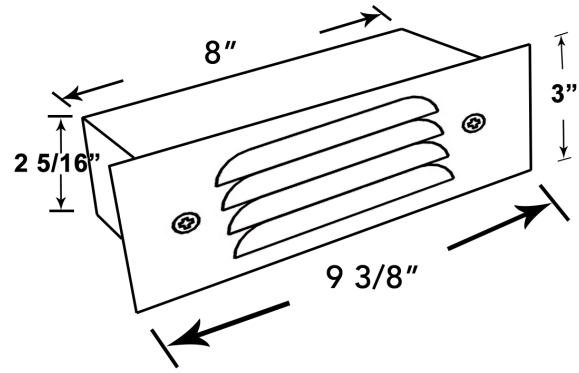

DIMENSIONS:

Housing Depth: 3 1/2"

LS-124-BZ
LS-124-AN

LED STEP LIGHTS

Ideal for walkway and pathway, stairway, indoor, outdoor and more.

ELECTRICAL SPECIFICATIONS:

- Voltage: 12V AC/DC
- Wattage: 3W
- Efficacy: 66LM/W

HOUSING SPECIFICATIONS:

- Solid Brass Faceplate
- Powder Coated Galvanized Steel Housing
- 3FT. STP-2 18AWG lead wire
- Silicon-filled Wire Nuts
- IP rating: IP67, Wet Locations

CERTIFICATIONS:

MODEL	WATTS	VOLTAGE	LUMENS	FINISH
LS-124-BZ	3W	12V AC/DC	200LM	Antique Bronze Finish (BZ)
LS-124-AN	3W	12V AC/DC	200LM	Aged Nickel (AN)

ACCESSORIES INCLUDED:

LIGHTING SPECIFICATIONS:

- Light Source: Integrated SMD LED Module
- Lens: Glass, Inside Frost with Foam Gasket
- Total lumens: 200LM
- Color Temperature: 3000K
- Beam Angle: 90°

WARRANTY: 3 years