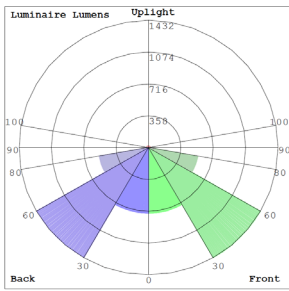

Photometrics: LTRB-2X4-MCTP

BUD Rating: B2-U2-G1