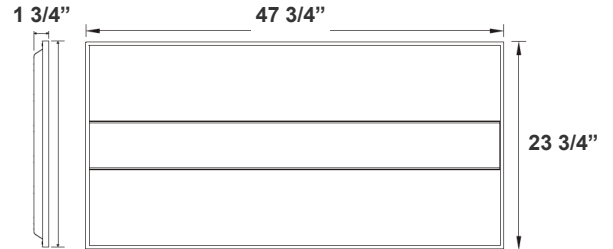

Note: \_\_\_\_\_

Type: \_\_\_\_\_

47 3/4"(L) x 23 3/4"(H) x 1 3/4"(D)

This indoor commercial LED Blacklit panel light is ideal for hotels, offices, retail outlets, restaurants, parking garages, storage rooms, conference rooms, education facilities, and more.