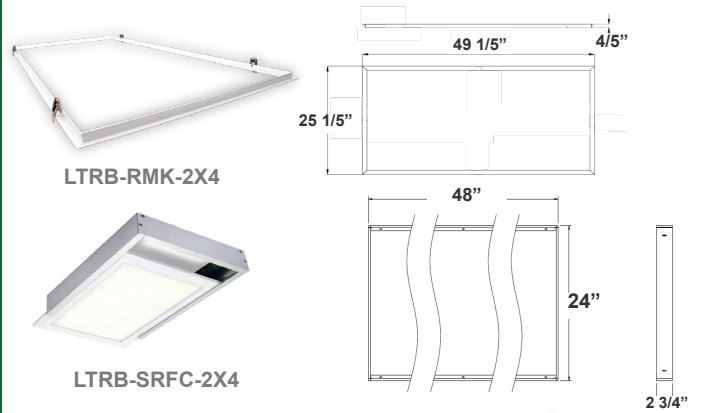

ACCESSORIES and MOUNTING KIT:

FACTORY-INSTALLED OPTIONS: