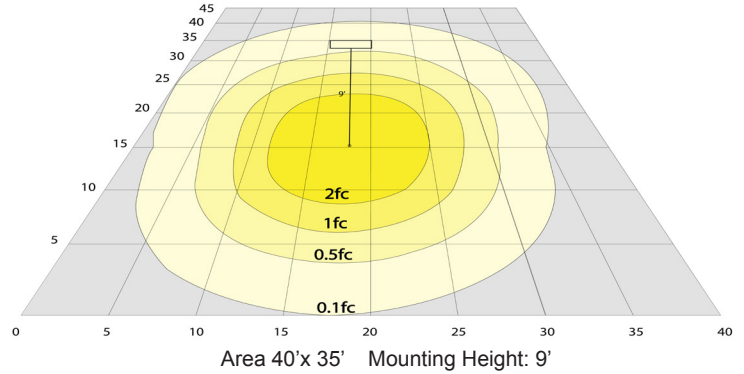

## Photometrics: LVS-48-MCT5-BN

BUD Rating: B1-U3-G1

Area 40'x 35' Mounting Height: 9'