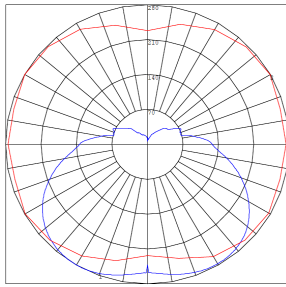

## Photometrics: LVS-48-MCT5-BN

BUD Rating: B1-U3-G1

Area 40'x 35' Mounting Height: 9'