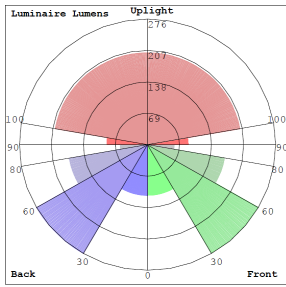

Photometrics: LVS-48-MCT5-BN

BUD Rating: B1-U3-G1