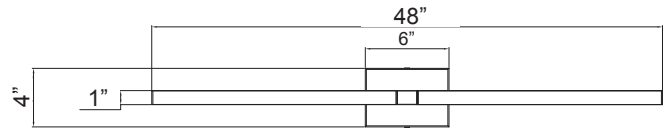

# LVS SERIES Indoor Lighting

LVS-48-MCT5-BN  
SLIM ROTATABLE VANITY LIGHTS AND SCONCES

**MCT5**  
Selection:

Customer Name: \_\_\_\_\_  
Project Name: \_\_\_\_\_  
Note: \_\_\_\_\_ | Type: \_\_\_\_\_

48"(W) x 4"(H)