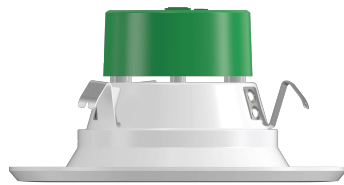

Other Views:

Side View