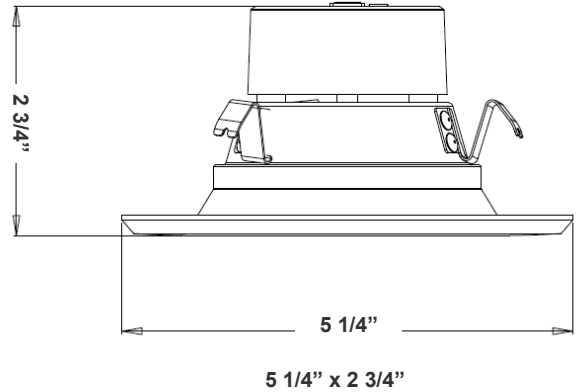

Features

- 4" Baffle Recessed Trim
- Multi CCT (Selectable Switch on the Back of the driver)
- Isolated Driver for Improved Thermal Management
- 5-Year Warranty
- Spun Aluminum with White Powder Coat Finish

Technical Specification

Electrical:

- Voltage: 120V AC
- Output Voltage: 36VDC
- Power Factor: >0.90
- Wattage: 10W
- Efficacy: 70 LPW
- Total Harmonic Distortion: $\leq 15\%$

Mechanical:

- Spun Aluminum with White Powder Coat Finish
- Includes 8" Medium Base E-26 Screw-in Adapter That Fits any Standard Incandescent Down-light
- Maximum Ambient Temperature: 104°F
- Fits in Standard 4" Recessed Housings
- Rated life: 50,000 hrs
- Damp Location

Lighting:

- Dimming: TRIAC Dimming (Using Standard TRIAC LED Dimmers)
- LED: Epistar Chip (COB) and Driver—35,000-hour Design Life
- Can Rotate after Installation to Align
- Optics: White Translucent Acrylic Lens
- Total Lumens: 700 LM
- Multi Color Temperatures: 2700K/ 3000K/ 3500K/ 4000K/ 5000K
- Multi CCT (Selectable Switch on the Back of the Driver)
- Color Rendering Index: CRI ≥ 90

Applications:

- LED retrofit trim have been designed to be a flexible lighting solution for retrofit and new construction applications, Ideal for closets, storage areas, attics, corridors, or general lighting solutions for residential and commercial applications

Other Models:

- 15W | 1275LM | RDL6-BF-MCT5

Phone: (877) 805-2252 | Fax: (877) 805-2252
www.westgatemfg.com