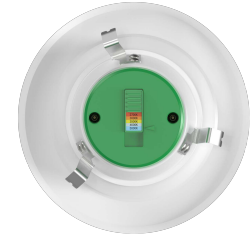

Back View

Performance Table: RDL4-BF-MCT5

MODEL NO.	Wattage	Voltage	Lumens	Color Temp.	BUG Rating	LPW
RDL4-BF-MCT5	10W	120V	700LM	2700K/3000K/3500K/4000K/5000K	B1-U2-G0	70

Sample Ordering

Model Style Color Temp.

RDL4 - BF - MCT5

Accessories:

[Blank Box]

Blank = No Option For Accessories

- RDL4-BF-TRMB-BK = RDL4-BF SERIES COLOR TRIM, BAFFLE BLACK
- RDL4-BF-TRMB-BN = RDL4-BF SERIES COLOR TRIM, BAFFLE BRUSHED NICKEL
- RDL4-BF-TRMB-ORB = RDL4-BF SERIES COLOR TRIM, BAFFLE OIL-RUBBED BRONZE
- RDL4-BF-TRMB-WH = RDL4-BF SERIES COLOR TRIM, BAFFLE WHITE
- RDL4-BF-TRMS-BK = RDL4-BF SERIES COLOR TRIM, SMOOTH BLACK
- RDL4-BF-TRMS-BN = RDL4-BF SERIES COLOR TRIM, SMOOTH BRUSHED NICKEL
- RDL4-BF-TRMS-ORB = RDL4-BF SERIES COLOR TRIM, SMOOTH OIL-RUBBED BRONZE
- RDL4-BF-TRMS-WH = RDL4-BF SERIES COLOR TRIM, SMOOTH WHITE

Factory-Installed Option:

[Blank Box]

Blank = No Option For Accessories
OPT-EM-DL1EXT = EXTERNAL BATTERY BACKUP

ACCESSORY:

- RDL4-BF-TRMB-WH RDL4-BF SERIES COLOR TRIM, BAFFLE-WHITE
- RDL4-BF-TRMB-BK RDL4-BF SERIES COLOR TRIM, BAFFLE-BLACK
- RDL4-BF-TRMB-BN RDL4-BF SERIES COLOR TRIM, BAFFLE-SMOOTH BRUSHED NICKEL
- RDL4-BF-TRMB-ORB RDL4-BF SERIES COLOR TRIM, BAFFLE-OIL-RUBBED BRONZE

- RDL4-BF-TRMS-WH RDL4-BF SERIES COLOR TRIM, SMOOTH-WHITE
- RDL4-BF-TRMS-BK RDL4-BF SERIES COLOR TRIM, SMOOTH-BLACK
- RDL4-BF-TRMS-BN RDL4-BF SERIES COLOR TRIM, SMOOTH-BRUSHED NICKEL
- RDL4-BF-TRMS-ORB RDL4-BF SERIES COLOR TRIM, SMOOTH-OIL-RUBBED BRONZE

E-26

Includes Medium Base E-26 Screw-in Adapter That Fits Any Standard

FACTORY-INSTALLED OPTION:

OPT-EM-DL1EXT
EXTERNAL BATTERY BACKUP

Example:

1. RDL4-BF-MCT5 (FOR RDL4 10W MCT5 FIXTURE 120V)
2. RDL4-BF-MCT5 (FOR RDL4 10W MCT5 FIXTURE 120V)
   OPT-EM-DL1EXT (EXTERNAL BATTERY BACKUP)