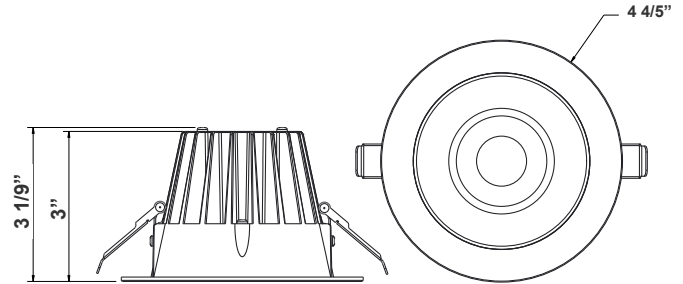

## RDL4S-SB-MCT5-WH

4" LED SNAP-IN RECESSED LIGHTS SMOOTH AND BAFFLE TRIMS INCL.

**MCT5** Multi Color Temperature (Selectable)

Customer Name: \_\_\_\_\_

Project Name: \_\_\_\_\_

Note: \_\_\_\_\_

Type: \_\_\_\_\_