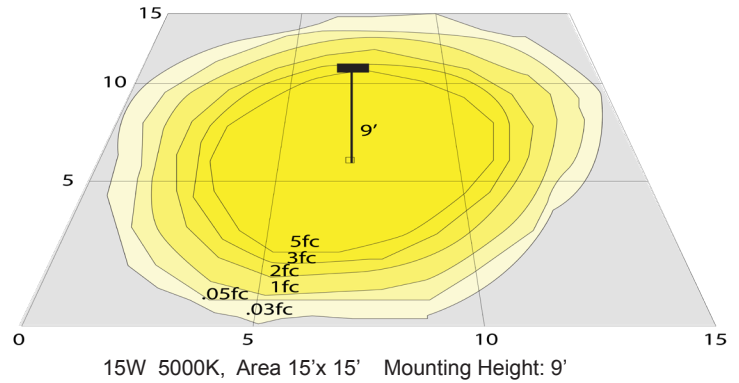

## Other Views:

Side View

Baffle Front View

Smooth Front View

Junction box 1-1/4" thick included with fixtures  
Back View