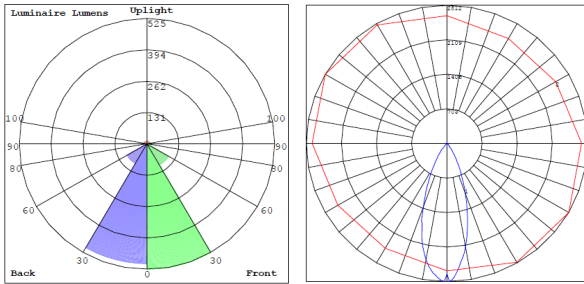

Photometrics: RDL4S-SB-MCT5-WH

BUG Rating: B2-U2-G0