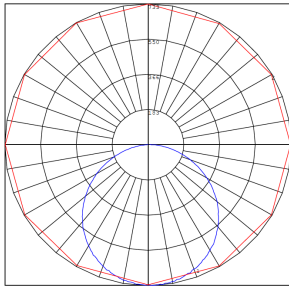

Photometrics: RSL12-MCT5

BUG Rating: B1-U2-G1