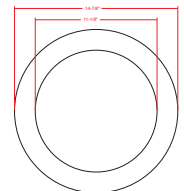

FACTORY-INSTALLED OPTION:

OPT-EM-DL1EXT
EXTERNAL BATTERY BACKUP

Example:

1. RSL12-MCT5

(FOR RSL12 20W MCT5 FIXTURE 120V)

2. RSL12-MCT5

(FOR RSL12 20W MCT5 FIXTURE 120V)

OPT-EM-DL1EXT

(EXTERNAL BATTERY BACKUP)