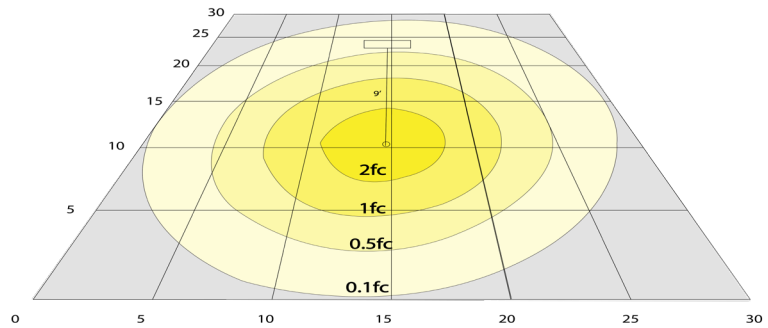

Other Models:

- 9W | 630LM | RSL4-MCT5

Photometrics: RSL4-MCT5-ORB

BUG Rating: B2-U1-G0

9W 5000K, Area 30'x 30' Mounting Height: 9'

Other Views:

Side View

Front View