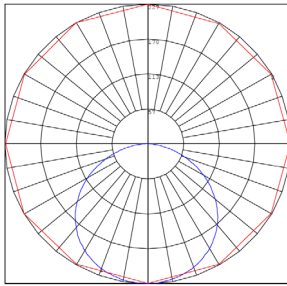

Other Models:

- 9W | 630LM | RSL4-MCT5

Photometrics: RSL4-MCT5-ORB

BUG Rating: B2-U1-G0

9W 5000K, Area 30'x 30' Mounting Height: 9'

Other Views:

Side View

Front View