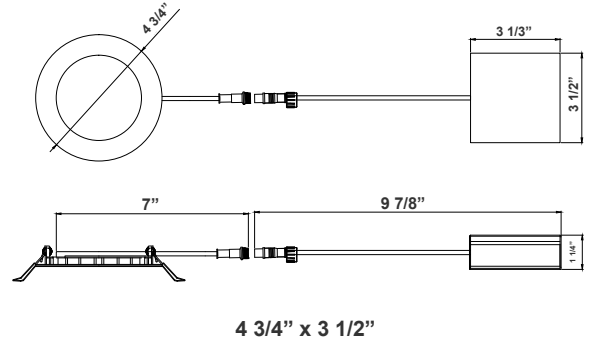

Features

- 4" Smooth Recessed Trim
- Multi CCT (Selectable Switch on the Back of the driver)
- Isolated Driver for Improved Thermal Management
- 5-Year Warranty
- Spun Aluminum with White Powder Coat Finish

Technical Specifications

Electrical:

- Voltage: 120V AC
- Output Voltage: 36VDC
- Power Factor: >0.90
- Wattage: 9W
- Efficacy: 70 LPW
- Total Harmonic Distortion: ≤15 %

Mechanical:

- 1/4" Thick
- Up to 9 AWG18 Wires
- Die-cast Aluminum with white powder coat finish
- Pot Light Housing is Not Required Even for Insulated Ceiling
- Junction box 1" Thick Included with Fixture
- Typel Crated: Approved for direct contact with insulation
- Maximum Ambient Temperature: -40°F to 104°F
- Damp Location

Lighting:

- Dimming: Dimmable Down to 10% Using a Standard TRIAC LED Dimmer
- Lens: 0.125" White Translucent Acrylic
- Can Rotate after Installation to Align
- LED: Seoul DOB (Driver On Board) Technology
- Optics: White Translucent Acrylic
- Total Lumens: 630LM
- Color Temperatures: 2700K/ 3000K/ 3500K/ 4000K/ 5000K
- Multi CCT (Selectable Switch on the Back of the driver)
- Color Rendering Index: CRI ≥ 80
- Beam Angle: 100°-110°
- Rated life: 50,000 hrs

Applications:

- LED recessed trims have been designed to be a flexible lighting solution for new construction applications, Ideal for closets, storage areas, attics, corridors, or general lighting solutions for residential and commercial applications

Other Models:

- 9W | 630LM | RSL4-MCT5