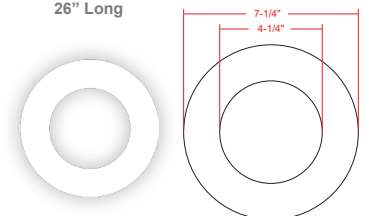

Other Models:

- 9W | 630LM | RSL4-MCT5

Photometrics: RSL4-MCT5-ORB

BUG Rating: B2-U1-G0

9W 5000K, Area 30'x 30' Mounting Height: 9'

Other Views:

Side View

Front View

OPT-EM-DL1EXT

(EXTERNAL BATTERY BACKUP)

ACCESSORIES:

E26-CONVERTER
Includes Medium Base E-26
Screw-in Adapter That Fits Any
Standard

RSL4-RI-13
4" Round Rough-in Plate,
13" Long

RSL-EXT-10FT-MCT
10 Ft. Extension Cable For use
with all Slim Light

RSL-346-RIBH
3", 4", 6" (Adjustable) Round Galvanized
plate with Bar Hangers

RSL4-RI
4" Round Rough-in Plate,
26" Long

Clip-on Trims
BK ORB CU BZ BN CH

FACTORY-INSTALLED OPTION:

OPT-EM-DL1EXT
EXTERNAL BATTERY BACKUP