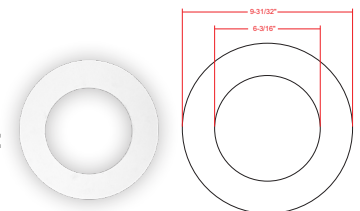

FACTORY-INSTALLED OPTION:

RSL6-GR
Goof Ring For 6in Lights With Butterfly Wings

Example:

1. RSL6-MCT5 (FOR RSL6 15W MCT5 FIXTURE 120V)
2. RSL6-MCT5 OPT-EM-DL1EXT (FOR RSL6 15W MCT5 FIXTURE 120V) (EXTERNAL BATTERY BACKUP)