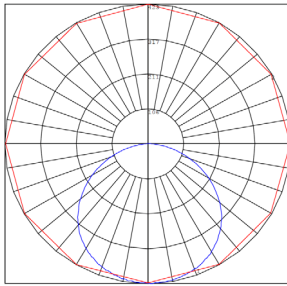

Other Models:

- 15W | 1125LM | RDL6-MCT5-ORB

Photometrics: RSL6-MCT5

BUG Rating: B1-U2-G1

15W 5000K, Area 35'x 35' Mounting Height: 9'

Other Views:

Side View

Front View