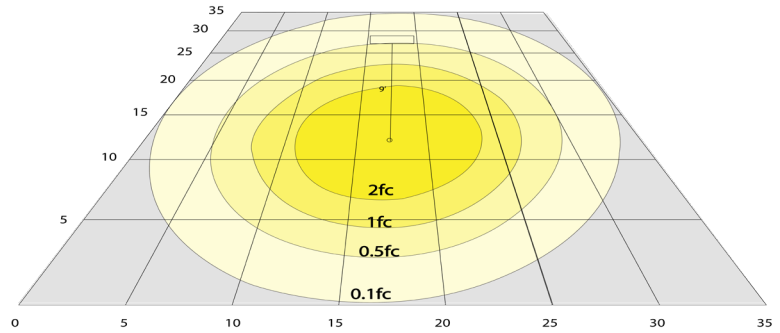

Other Models:

- 15W | 1125LM | RDL6-MCT5-ORB

Photometrics: RSL6-MCT5

BUG Rating: B1-U2-G1

15W 5000K, Area 35'x 35' Mounting Height: 9'

Other Views:

Side View

Front View