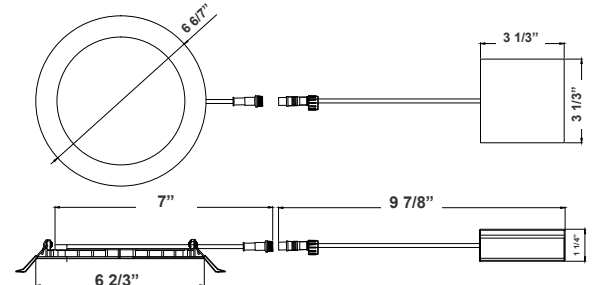

RSL SERIES RESIDENTIAL LIGHTING

RSL6-MCT5
LED ULTRA SLIM RECESSED LIGHTS

Customer Name: _____

Project Name: _____

Note: _____ Type: _____

6 6/7" x 6 2/3"

LED DOWNLIGHTS (SMOOTH TRIM) - 6" ROUND Ideal for New As Well As Old Residential And Commercial Constructions.

Technical Specifications

Electrical:

- Voltage: 120V AC
- Output Voltage: 36VDC
- Power Factor: >0.90
- Wattage: 15W
- Efficacy: 75 LPW
- Total Harmonic Distortion: ≤15 %

Mechanical:

- 1/4" Thick
- Up to 9 AWG18 Wires
- Die-cast Aluminum with white powder coat finish
- Pot Light Housing is Not Required Even for Insulated Ceiling
- Junction box 1" Thick Included with Fixture
- Typel Crated: Approved for direct contact with insulation
- Maximum Ambient Temperature: -40°F to 104°F
- Damp Location

Sample Ordering

Model Color Temp.

RSL6 - MCT5

Accessories:

- Blank = No Option For Accessories
 RSL-EXT-10FT-MCT = 10 FT. EXTENSION CABLE FOR USE WITH ALL SLIM LIGHT
 RSL6-RI-13 = 6" ROUND ROUGH-IN PLATE, 13" LONG
 RSL6-RI = 6" ROUND ROUGH-IN PLATE, 26" LONG
 RSL-346-RIBH = 3", 4", 6" (ADJUSTABLE)ROUND GALVANIZED PLATE WITH BAR HANGERS
 E26-CONVERTER = SCREW-IN ADAPTER THAT FITS ANY STANDARD
 RSL6-GR = GOOF RING FOR 6IN LIGHTS WITH BUTTERFLY WINGS
 RSL6-TRM-BK = 6" Black Clip-on Trim
 RSL6-TRM-ORB = 6" Oil-rubbed Bronze Clip-on Trim
 RSL6-TRM-CU = 6" Copper Clip-on Trim
 RSL6-TRM-BZ = 6" Bronze Clip-on Trim
 RSL6TRM-BN = 6" Brushed Nickel Clip-on Trim
 RSL6-TRM-CH = 6" Chrome Clip-on Trim