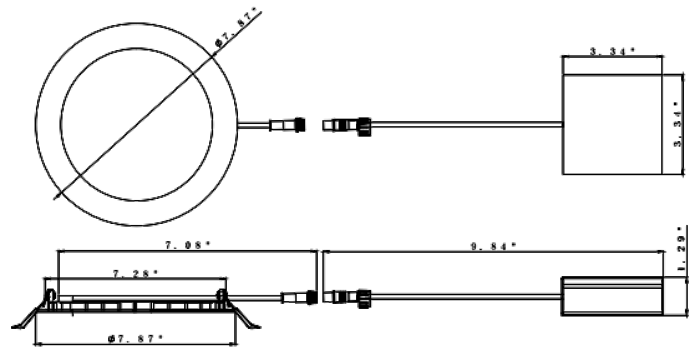

JOB NAME: _____

DATE: _____

TYPE: _____

RSL8-30K
RSL8-40K
RSL8-50K
RSL8-MCT

Junction box 1" thick included with fixture

DIMENSIONS:

1/4"(Thick)

MODEL	WATTS	VOLTAGE	LUMENS	COLOR TEMP
RSL8-30K	18W	120VAC	1300LM	3000K
RSL8-40K	18W	120VAC	1300LM	4000K
RSL8-50K	18W	120VAC	1300LM	5000K
RSL8-MCT	18W	120VAC	1300LM	MCT

LED ULTRA SLIM RECESSED LIGHTS

Ideal for New as well as old residential and commercial constructions.

ELECTRICAL SPECIFICATIONS:

- Voltage: 120VAC
- Wattage: 18W
- Power factor: >0.90
- Efficacy: 72LM/W

HOUSING SPECIFICATIONS:

- 1/4" Thick
- Die-cast Aluminum with white powder coat finish
- Pot light housing is not required even for insulated ceiling
- Junction box 1" thick included with fixture
- Type IC rated: Approved for direct contact with insulation
- Operating temperature: -40°F ~ 104°F
- Lifespan: 50,000 Hrs.
- Air-tight and damp location approved

CERTIFICATIONS: ETL,ES

OPTIONAL ACCESSORIES:

RSL-EXT-10FT

MODEL	DESCRIPTION
RSL-EXT-10FT	10 Ft. Extension Cable For use with all Slim Light

LIGHTING SPECIFICATIONS:

- Dimming: dimmable
- Lens: 0.125" white translucent acrylic
- Optics: White translucent acrylic
- LED: Seoul DOB (Driver On Board) Technology
- Total lumens: 1300LM
- Color temperature: 3000K/4000K/5000K, MCT(3000K/4000K/5000K)
- Color rendering index: >80
- Beam Angle: 100° -110°