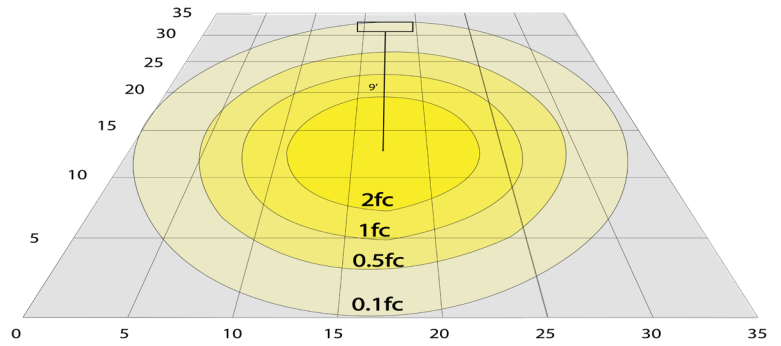

Lighting:

- Dimming: 0-10V Dimmable
- Optics: White Translucent Acrylic
- Total Lumens: 900LM
- Color Temperatures: 3000K/ 4000K/ 5000K
- Color Rendering Index: CRI ≥ 90
- Rated life: 50,000 Hrs
- Beam Angle: 110°

WG-Z9-Z9-Z2

Photometrics: RSLC6-BF

BUG Rating: B1-U1-G0

Area 35'x 35' Mounting Height: 9'

Other Views:

Side View

Front View

Back View