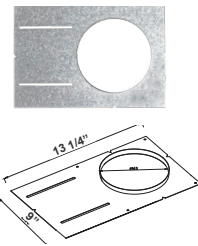

RSL6-RI-13
13 1/4" x 9"