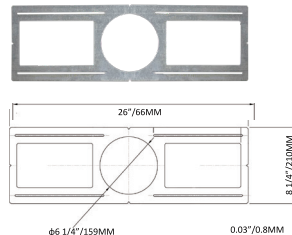

ACCESSORIES:

RSL6-RI
26" x 8 1/4"