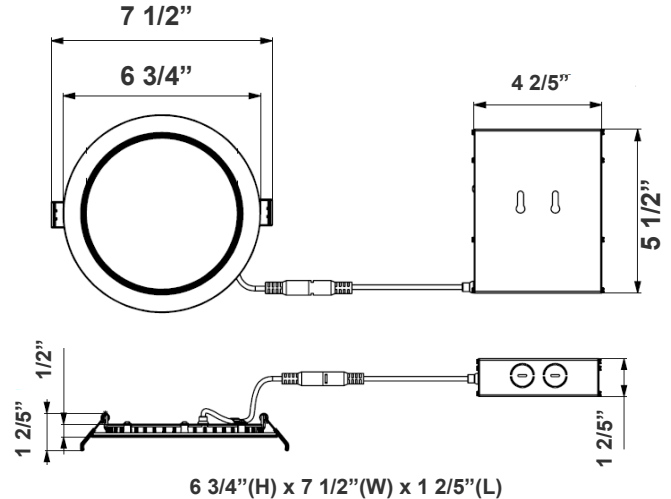

Selection:

This is a 6" LED Commercial Slim Recessed Regressed Baffle Lights which are Ideal for New as Well as Old Residential and Commercial Constructions.