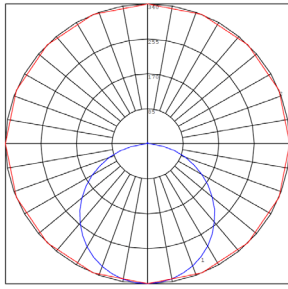

WG-Z9-Z9-Z2

Photometrics: RSLC6-BF

BUG Rating: B1-U1-G0

Area 35'x 35' Mounting Height: 9'

Other Views:

Side View

Front View

Back View