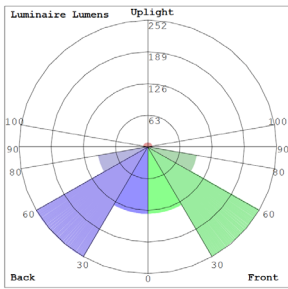

Lighting:

- Dimming: 0-10V Dimmable
- Optics: White Translucent Acrylic
- Total Lumens: 900LM
- Color Temperatures: 3000K/ 4000K/ 5000K
- Color Rendering Index: CRI ≥ 90
- Rated life: 50,000 Hrs
- Beam Angle: 110°

WG-Z9-Z9-Z2

Photometrics: RSLC6-BF

BUG Rating: B1-U1-G0

Area 35'x 35' Mounting Height: 9'

Other Views:

Side View

Front View

Back View