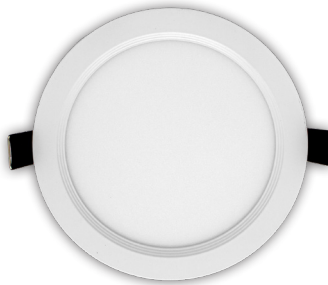

RSL SERIES

RESIDENTIAL LIGHTING

WESTGATE
THE FUTURE IS HERE...AND IT'S QUITE BRIGHT!

RSLC6-BF-30K
RSLC6-BF-40K
RSLC6-BF-50K

Customer Name: _____

Project Name: _____

Note: _____

Type: _____

Selection:

This is a 6" LED Commercial Slim Recessed Regressed Baffle Lights which are Ideal for New as Well as Old Residential and Commercial Constructions.

Features

- Optics: White Translucent Acrylic
- Die-Cast Aluminum With Powder Coat Finish
- Junction Box Included With Fixture
- 7-Year Warranty

Lighting:

- Dimming: 0-10V Dimmable
- Optics: White Translucent Acrylic
- Total Lumens: 900LM
- Color Temperatures: 3000K/ 4000K/ 5000K
- Color Rendering Index: CRI ≥ 90
- Rated life: 50,000 Hrs
- Beam Angle: 110°

WG-Z9-Z9-Z2

Photometrics: RSLC6-BF

BUG Rating: B1-U1-G0

Area 35'x 35' Mounting Height: 9'

Other Views:

Side View

Front View

Back View