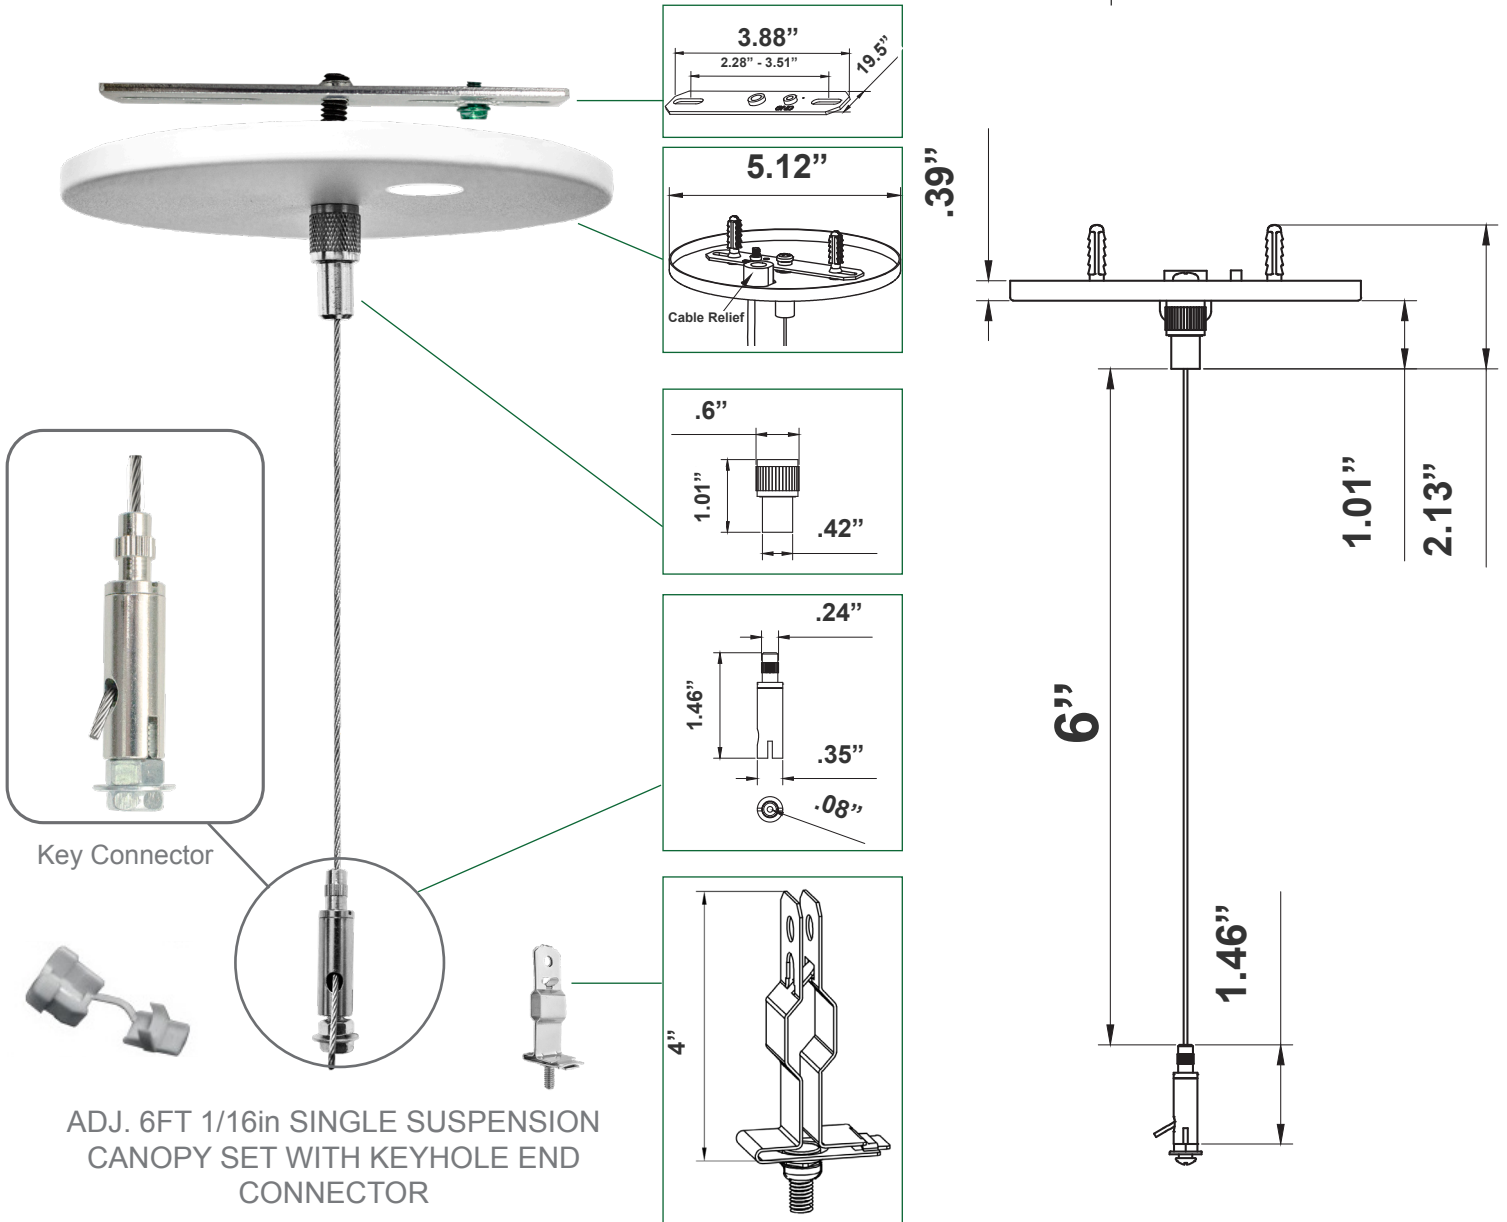

# SCL SERIES

SCL-CS1P-6FT-NC

## Mechanical:

- Adjustable Steel Aircraft Cable, 6FT Long Max.
- 1/16 Dia. Aircraft Cable
- Zinc-Plated Steel Connectors
- Steel Canopy, White Powder Coated
- Max Load: 70 Lbs.
- Fits on a Standard 3" or 4" Junction Boxes.
- Fits on T-Bar Ceilings
- Steel T-bar Clip Included
- White Plastic Cable Bushing Included

# WESTGATE

Phone: (877) 805-2252 | Fax: (877) 805-2252  
www.westgatemfg.com

**Related Models:**

SCL-CS1-6FT

SCL-CS1P-6FT

**Accessories & Replacement Parts:**

**SCL-6FT-SJTW18/5**  
WHITE 6 FT. CORD, SJTW 18 AWG  
5-CONDUCT ( WH/BK/GN/PU/GY)

**SCL-100FT-SJTW18/5**  
WHITE 100 FT. CORD, SJTW 18 AWG  
5-CONDUCT ( WH/BK/GN/PU/GY)

**SCL-100FT-SJTW18/6**  
WHITE 100 FT. CORD, SJTW 18 AWG  
6-CONDUCT ( WH/BK/GN/PU/GY +  
RED FOR EMERGENCY)

**SCL-ASC-50FT**  
1/16IN 50FT ROLL STEEL AIRCRAFT  
SUSPENSION CABLE