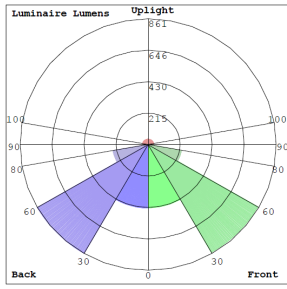

Technical Specifications

Electrical:

- Voltage: 120-277V AC 50/60Hz
- Wattage: 20W/25W/30W
- Power Factor: >0.95
- LPW: 83LM/W
- Total Harmonic Distortion: ≤19 %

Mechanical:

- Aluminum Housing With Sandy Black Finish
- Two 10FT Adjustable Suspension Cable
- Opal Polycarbonate Tube Lens - Direct Down Light, The fixture can be reversed to face up for indirect lighting
- Operating Temperature: -22°F to +104°F
- IP Rating: IP20, Suitable for damp location
- 5-Year Warranty

Lighting:

- Dimmable: 0~10V Dimming
- Total Lumens: 2500LM
- Color Temperatures: 3000K/3500K/4000K
- MCTP: Multi Color Temperature and Power (Selectable, the switches are inside the Canopy)
- Color Rendering Index: CRI ≥ 80
- 50,000 Hours Rated Life
- Beam Angle: 115°(H) x 109.6°(V)

Other Models:

- 30W | 2500LM | SCP-4FT-20-30W-MCTP-BK

Phone: (877) 805-2252 | Fax: (877) 805-2252
www.westgatemfg.com

Photometrics: SCP-4FT-20-30W-MCTP

BUD Rating: B1-U2-G1

Other Views:

Direct:

Lit View

Top View

Bottom View

Indirect:

Lit View

Top View

Bottom View

Performance Table: SCP-4FT-20-30W-MCTP

MODEL NO.	Wattage	Voltage	Lumens	Color Temp.	BUG Rating	LPW
SCP-4FT-20-30W-MCTP	20W	120~277V	2500	3000K 3500K 4000K	B1-U2-G1	125
	25W					100
	30W					83