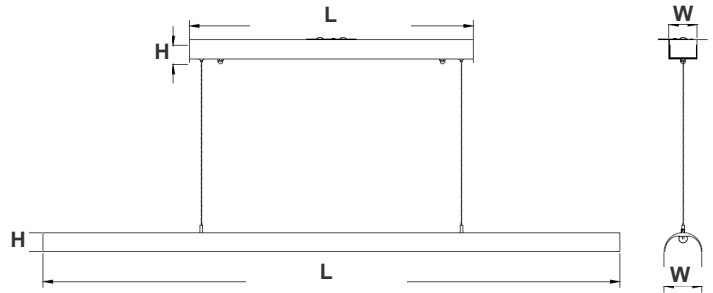

SCP SERIES Commercial Lighting

SCP-4FT-20-30W-MCTP
4FT DECORATIVE LINEAR DIRECT OR INDIRECT

WESTGATE
THE FUTURE IS HERE...AND IT'S QUITE BRIGHT!

Customer Name: _____

Project Name: _____

Note: _____

Type: _____

Canopy Dimension: 23 3/5"(L) x 1 1/2"(W) x 2 1/3"(H)
Fixture Dimension: 48"(L) x 2 1/3"(W) x 3 1/6"(H)

A modern decorative Euro-design suspended light suitable for conference tables, creative offices and department stores.

Technical Specifications

Electrical:

- Voltage: 120-277V AC 50/60Hz
- Wattage: 20W/25W/30W
- Power Factor: >0.95
- LPW: 83LM/W
- Total Harmonic Distortion: ≤19 %

Mechanical:

- Aluminum Housing With Sandy Black Finish
- Two 10FT Adjustable Suspension Cable
- Opal Polycarbonate Tube Lens - Direct Down Light, The fixture can be reversed to face up for indirect lighting
- Operating Temperature: -22°F to +104°F
- IP Rating: IP20, Suitable for damp location
- 5-Year Warranty