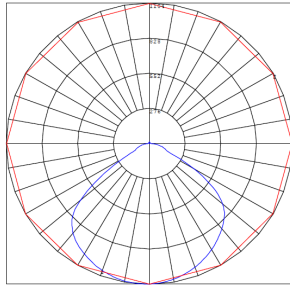

Canopy Dimension: 23 3/5"(L) x 1 1/2"(W) x 2 1/3"(H)
Fixture Dimension: 48"(L) x 2 1/3"(W) x 3 1/6"(H)

A modern decorative Euro-design suspended light suitable for conference tables, creative offices and department stores.

Other Models:

- 30W | 2500LM | SCP-4FT-20-30W-MCTP-BK

Phone: (877) 805-2252 | Fax: (877) 805-2252
www.westgatemfg.com

Photometrics: SCP-4FT-20-30W-MCTP

BUD Rating: B1-U2-G1

Other Views:

Direct:

Lit View

Top View

Bottom View

Indirect:

Lit View

Top View

Bottom View

Performance Table: SCP-4FT-20-30W-MCTP

MODEL NO.	Wattage	Voltage	Lumens	Color Temp.	BUG Rating	LPW
SCP-4FT-20-30W-MCTP	20W	120~277V	2500	3000K 3500K 4000K	B1-U2-G1	125
	25W					100
	30W					83

Direct:

Lit View

Top View

Bottom View

Indirect:

Lit View

Top View

Bottom View