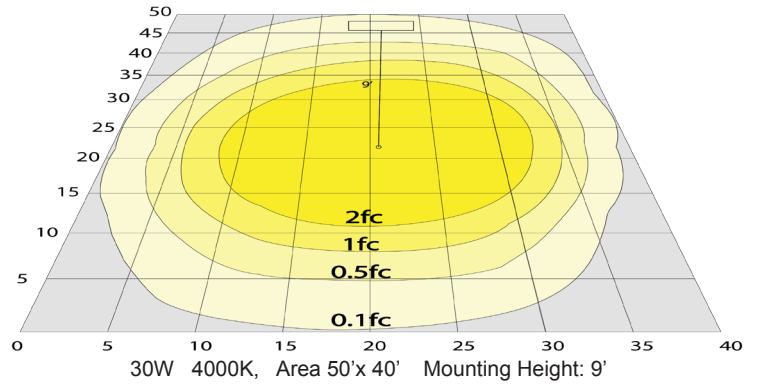

Canopy Dimension: 23 3/5"(L) x 1 1/2"(W) x 2 1/3"(H)
Fixture Dimension: 48"(L) x 2 1/3"(W) x 3 1/6"(H)

A modern decorative Euro-design suspended light suitable for conference tables, creative offices and department stores.

Lighting:

- Dimmable: 0~10V Dimming
- Total Lumens: 2500LM
- Color Temperatures: 3000K/3500K/4000K
- MCTP: Multi Color Temperature and Power (Selectable, the switches are inside the Canopy)
- Color Rendering Index: CRI ≥ 80
- 50,000 Hours Rated Life
- Beam Angle: 115°(H) x 109.6°(V)

Other Models:

- 30W | 2500LM | SCP-4FT-20-30W-MCTP-BK

Phone: (877) 805-2252 | Fax: (877) 805-2252
www.westgatemfg.com

Photometrics: SCP-4FT-20-30W-MCTP

BUD Rating: B1-U2-G1

Other Views:

Direct:

Lit View

Top View

Bottom View

Indirect:

Lit View

Top View

Bottom View

Performance Table: SCP-4FT-20-30W-MCTP

MODEL NO.	Wattage	Voltage	Lumens	Color Temp.	BUG Rating	LPW
SCP-4FT-20-30W-MCTP	20W	120~277V	2500	3000K 3500K 4000K	B1-U2-G1	125
	25W					100
	30W					83