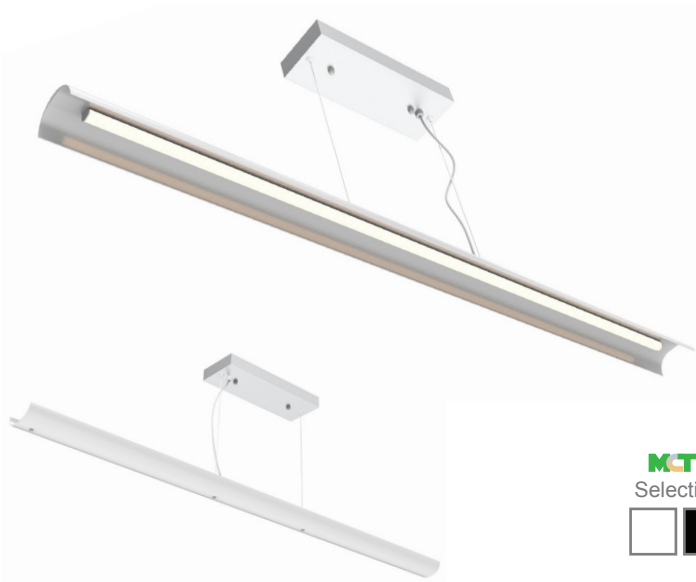

SCP SERIES Commercial Lighting

SCP-4FT-20-30W-MCTP
4FT DECORATIVE LINEAR DIRECT OR INDIRECT

WESTGATE
THE FUTURE IS HERE...AND IT'S QUITE BRIGHT!

Customer Name: _____

Project Name: _____

Note: _____

Type: _____

Canopy Dimension: 23 3/5"(L) x 1 1/2"(W) x 2 1/3"(H)
Fixture Dimension: 48"(L) x 2 1/3"(W) x 3 1/6"(H)

A modern decorative Euro-design suspended light suitable for conference tables, creative offices and department stores.

Features

- LED Superior Architectural Lights
- Opal Polycarbonate Tube Lens - Direct Down Light, The fixture can be reversed to face up for indirect lighting
- Aluminum Housing With Sandy Black Finish
- MCTP: Multi Color Temperature and Power (Selectable, the switches are inside the Canopy)
- 5-Year Warranty

Technical Specifications

Electrical:

- Voltage: 120-277V AC 50/60Hz
- Wattage: 20W/25W/30W
- Power Factor: >0.95
- LPW: 83LM/W
- Total Harmonic Distortion: ≤19 %

Mechanical:

- Aluminum Housing With Sandy Black Finish
- Two 10FT Adjustable Suspension Cable
- Opal Polycarbonate Tube Lens - Direct Down Light, The fixture can be reversed to face up for indirect lighting
- Operating Temperature: -22°F to +104°F
- IP Rating: IP20, Suitable for damp location
- 5-Year Warranty