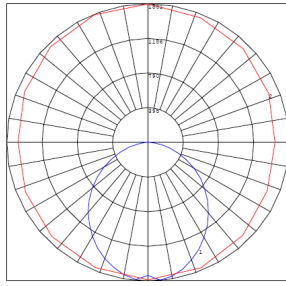

Photometrics: T12-EZX-MCT-GS-4FT-16W-F

BUG Rating: B2-U2-G1