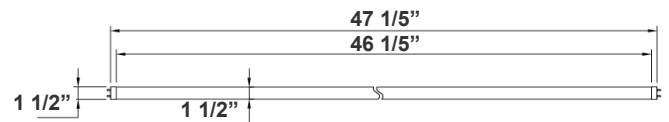

Customer Name: \_\_\_\_\_

Project Name: \_\_\_\_\_

Note: \_\_\_\_\_

Type: \_\_\_\_\_

47 1/2"(L) X 1 1/2" (D)

T12 Tube switches from fluorescent tubes to LED, giving more cost efficiency by providing the same amount of lumen output with less energy consumption. The LED tube offers a soft and bright light distribution.