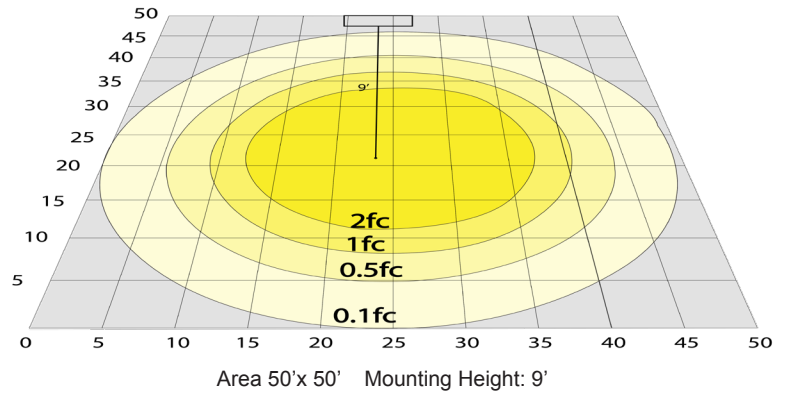

Other Views:

Front View

Performance Table: T12-EZX-MCT-GS-4FT-16W-F

MODEL NO.	Wattage	Voltage	Lumens	Color Temp.	BUG Rating	LPW
T12-EZX-MCT-GS-4FT-16W-F	16W	120-277V	2000LM	3000K 4000K 5000K 6500K	B2-U2-G1	125

Sample Ordering

Model	Color Temp.	Material	Size	Watt	Lens
T12 - EZX - MCT - GS - 4FT - 16W - F					

WIRING DIAGRAM:

Magnetic Ballast

Two end