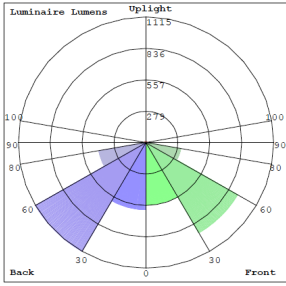

### Lighting:

- MCT: The Switch Is On The End Of The Lamp
- Dimming: Non Dimmable
- Total Lumens: 2000LM
- Color Temperatures: 3000K/4000K/5000K/6500K
- Color Rendering Index: CRI ≥ 80
- Beam Angle: 240°
- Rated life: 50,000 hrs
- Compatible with fluorescent Emergency Ballast
- Compatible with fluorescent Dimming Ballast
- Compatible with 90% of electronic ballasts (see the list)

WG-02152022

**Photometrics:** T12-EZX-MCT-GS-4FT-16W-F

BUG Rating: B2-U2-G1

**Other Views:**

Front View

CCT Switch

**Performance Table:** T12-EZX-MCT-GS-4FT-16W-F

MODEL NO.	Wattage	Voltage	Lumens	Color Temp.	BUG Rating	LPW
T12-EZX-MCT-GS-4FT-16W-F	16W	120-277V	2000LM	3000K 4000K 5000K 6500K	B2-U2-G1	125