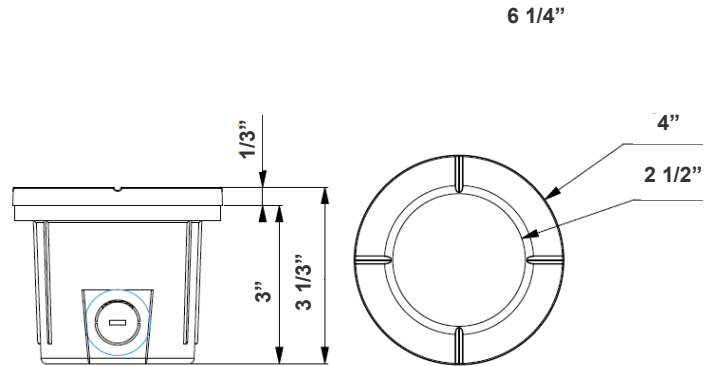

Selection:

3 1/2"(H) x 4"(W)

The fixture has classic traditional appearance, professional light distribution design, ideal for park landscaping, garden, architectural landscape lighting, suitable for wet locations