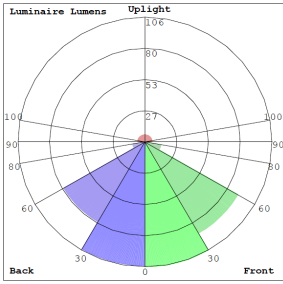

Photometrics: WLL-105-30K-BK

BUG Rating: B0-U1-G0

6W 3000K, Area 20'x 20' Mounting Height: 9'