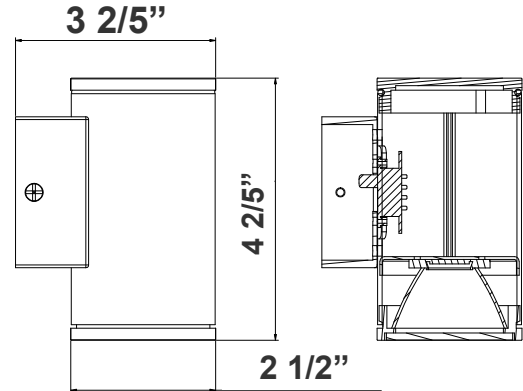

2 1/2"(W) x 4 2/5"(H) x 3 2/5"(D)

Ideal for general site lighting, walkways, and stairways, alleys, loading docks, doorway, pathway and parking areas