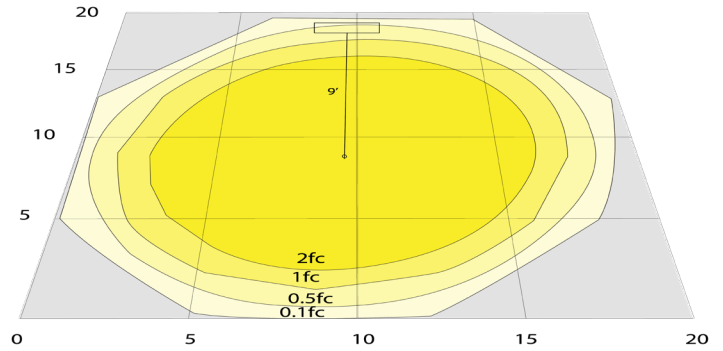

6W 5000K Area 20'x 20' Mounting Height: 9'

Other Views:

Oil-Rubbed-Bronze Finish:

Brushed Nickel Finish:

Performance Table: WMC2-DL-MCT

MODEL NO.	Wattage	Voltage	Lumens	Color Temp.	BUG Rating	LPW
WMC2-12V-DL-MCT-BN	5W	12V	330LM	3000K/ 4000K/ 5000K	B1-U5-G0	66
WMC2-12V-DL-MCT-ORB	5W	12V	330LM	3000K/ 4000K/ 5000K	B1-U5-G0	66

Sample Ordering

Model Voltage Light Direction Color Temp. Finish

WMC2 - 12V - DL - MCT -

BN = Brushed Nickel
ORB = Oil-Rubbed Bronze

Example:

1. WMC2-DL-MCT-BN-DT (FOR WMC2 5W DOWN LIGHT MCT BRUSHED NICKEL FIXTURE 12V)