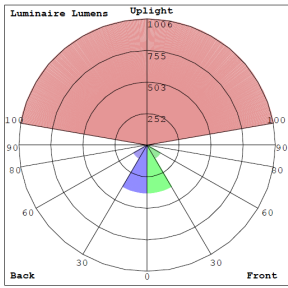

Photometrics: WMC2-12V-DL-MCT

BUG Rating: B1-U5-G0