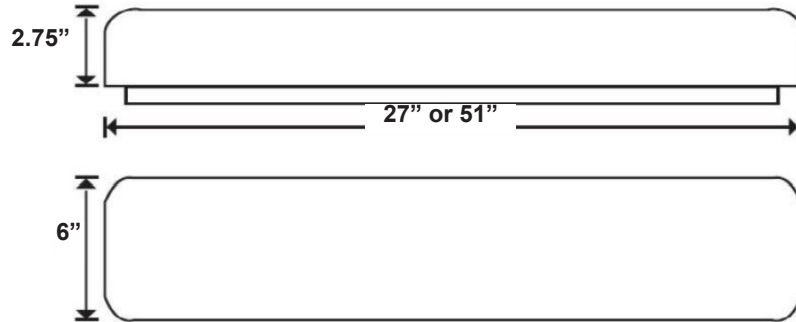

FEATURES & BENEFITS

- .110" thick custom compounded LED frosted Acrylic Sheet
- Added impact modifier in the acrylic enhances the durability of the lens
- Metal parts die formed from heavy gauge cold roll steel

DIMENSIONS

ORDERING

EXAMPLE: WP 24 LED 24 DMV 35

WP		LED		DMV	
1. SERIES	2. SIZE	3. GEAR	4. WATTAGE/LUMENS	5. DRIVER	6. COLOR TEMP
WP	24 27 in 48 51 in	LED	2ft 24 24 Watts 2250 Lumens 4ft 48 48 Watts 4500 Lumens	DMV 120-277VAC 0-10V Dimmable	30 3000K 35 3500K 40 4000K 50 5000K