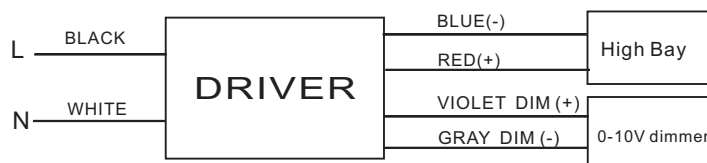

Brief Description

This strip light is mainly for commercial use. It can be used in warehouse, office, garage display shops and other commercial applications.

Advantage

Lumen Output more than 120 lumens per watt

CRI more than 80

Support dimmable driver.

Input voltage can be AC100-277V

Reduces energy consumption up to 60%.

5 years lifespan

Surface mounting installation

Suitable for damp location

UL and cUL

Glass-free

Performance Data

Model	Wattage	Lumens	LxWxD inch
ZY-ST4FTLW	24W	3120	48"x3.35"x3.56"
ZY-ST4FTHL	36W	4630	48"x3.35"x3.56"
ZY-ST8FT42	42W	5460	95.9"x3.35"x3.56"
ZY-ST8FT48	48W	6240	95.9"x3.35"x3.56"
ZY-ST8FT56	56W	7280	95.9"x3.35"x3.56"
ZY-ST8FT68	68W	8840	95.9"x3.35"x3.56"
ZY-ST4FT40	40W	5200	48"x3.35"x3.56"
ZY-ST4FT24	24W	3120	48"x3.35"x3.56"

Dimming Connection

Ordering Guide

ZY	ST	4FT/8FT	HL/LW/24/36/40/42/48/56/68
Company Code	Product Type	Length	Wattage