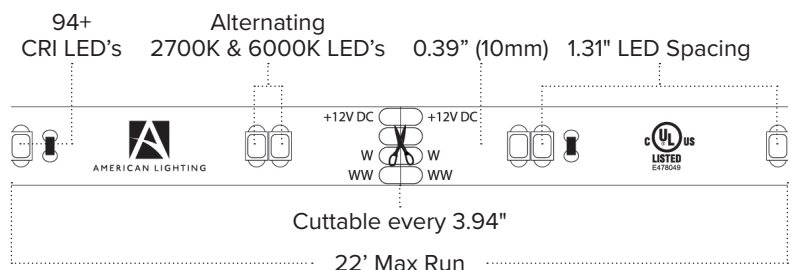

## Features

- Excellent color rendering (94+ CRI)
- Adjustable CCT from 2700K to 6000K
- Up to 165 lumens per foot performance
- Consumes up to 3.5 watts per foot
- Cuttable every 3.94"
- 22 foot max run
- (IP54) unjacketed or (IP65) jacketed versions
- 50,000 hours rated life

## Listing / Ratings

## TRULUX™ Tunable High Output - 12V

Modify any space's look with full-range white light tuning from 2700K to 6000K and maintain excellent color rendering with up to 165Lm per foot. Trulux wall controls, remote controls, or the Trulux App will deliver convenient tuning and dimming for a custom system.

## Technical Information

Series	HTL-TW-12V
Input Voltage	12V
CCT	2700K-6000K Tunable CCT
CRI	94+
Wattage	Up to 3.5W per ft
Lumens	Up to 165Lm per ft
Max Run	22 feet
Cuttable	Every 3.94"
IP Rating	IP54 (unjacketed) / IP65 (jacketed)
Dimmable	5-100%
Rating	cULus Listed
Rated Life	50,000 hrs