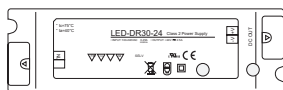

LED-DR 12V Driver
(30W, 60W, 100W, 150W)