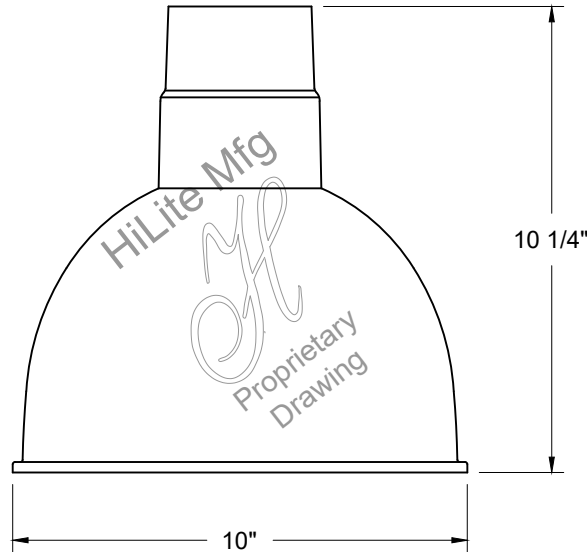

H-QSN16110

Deep Bowl Collection

Job Name:
Type:
Quantity:

**HI-LITE MFG.
CO., INC**

13450 Monte Vista Avenue
Chino, California 91710
Telephone: (909) 465-1999
Toll Free: (800) 465-0211
Fax: (909) 465-0907
web: www.hilitemfg.com
e-mail: sales@hilitemfg.com

FINISH -Multi-stage pretreatment procedure using materials of polyester/polished powder coat, baking enamel liquid, raw metals, and galvanized finishes.

Finishes are: 91 (Black), 93 (White), 96 (Galvanized), 145 (Oil Rubbed Bronze)

All shades to be painted white inside except 96-Galvanized.

MOUNTING - Cord: C (8' Black Cord & Canopy)

Stem: H-QSN12"ST3, H-QSN24"ST3, H-QSN36"ST3

Arm: H-QSNB-13, H-QSNB-42, H-QSNB-44, H-QSNHL-A, H-QSNHL-C, H-QSNHL-H

REFLECTOR - Heavy duty, spun shade, aluminum 6061-0 construction

CANOPIES (Available for stem mount only) - H-QSNHDSMC, H-QSNHSC

ACCESSORIES- H-QSNWGR-10", H-QSNSK

SOCKETS/LAMPS - Available in: Incandescent -rated 200-watt max/120-volt, medium base

MADE IN THE U.S.A.

UL Wet (Arm)
UL Damp (Stem)
UL Dry (Cord)