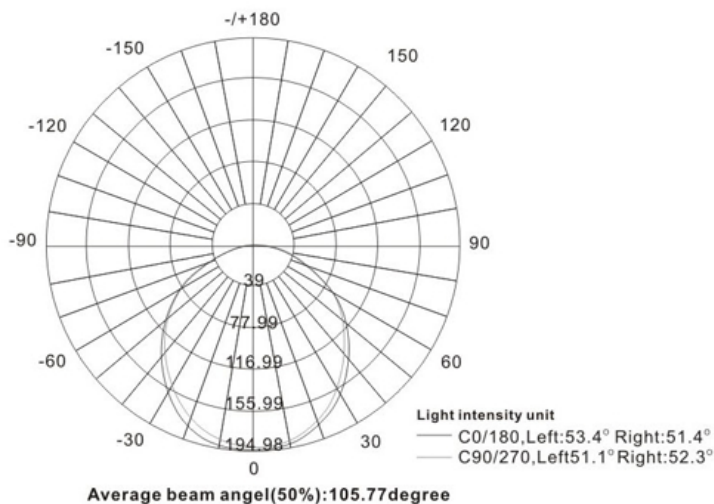

LED

35,000 Hours Life, 8 Watt, 120VAC, 90CRI

Applications:

3" Recessed Can Kit, Spot Light
Indoor And Damp Locations Use

Features:

- Replace Incandescent Save 80% Energy (50 Watt Equivalent)
- Instant Bright, High Power LED Bulb
- Rated Life Of 35,000 Hr Which Can Be Exceeded When Operated On Dimmed Level
- Dims On Most Standard Household Dimmers
- Fits Standard 3 Inch Recess Cans
- Comes With Standard Quick Connect Plug
- Narrow Beam Spot Light

Catalog Number

Notes

Type

Specification:

Input Line Voltage:	120VAC
Input Power	8W
Input Line Frequency	60Hz
Lamp Life (Rated)	35,000hrs
Minimum Starting Temp	-20°C/-4°F
Maximum Operating Temp	40°C/104°F
CCT	2700K
CRI	≥90
Lumens	550
Beam Angle	90°
CBCP	194
Dimmable	Standard Triac Dimmer

Note: The curves indicate the illuminated area and the average illumination when the luminaire is at different distance.

WARRANTY

5-YEAR*

Model:#	Description	wattage	lumens	Socket
LC8RT3-ECO/WW	3 Inch Dimmable, Retrofit Can Kit Warm White	8W	550	GU10