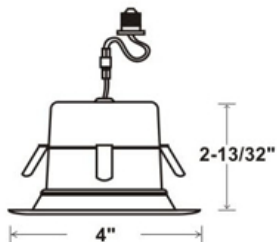

LED

35,000 Hours Life, 8 Watt, 120VAC, 90CRI

Applications:

3" Recessed Can Kit, Spot Light
Indoor And Damp Locations Use

Features:

- Replace Incandescent Save 80% Energy (50 Watt Equivalent)
- Instant Bright, High Power LED Bulb
- Rated Life Of 35,000 Hr Which Can Be Exceeded When Operated On Dimmed Level
- Dims On Most Standard Household Dimmers
- Fits Standard 3 Inch Recess Cans
- Comes With Standard Quick Connect Plug
- Narrow Beam Spot Light

Note: The curves indicate the illuminated area and the average illumination when the luminaire is at different distance.

WARRANTY

5-YEAR*

Model:#	Description	wattage	lumens	Socket
LC8RT3-ECO/WW	3 Inch Dimmable, Retrofit Can Kit Warm White	8W	550	GU10