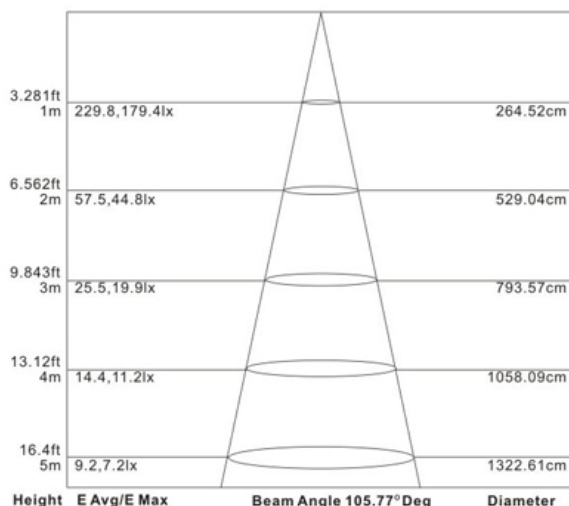

LED

35,000 Hours Life, 8 Watt, 120VAC, 90CRI

Applications:

3" Recessed Can Kit, Spot Light
Indoor And Damp Locations Use

Features:

- Replace Incandescent Save 80% Energy (50 Watt Equivalent)
- Instant Bright, High Power LED Bulb
- Rated Life Of 35,000 Hr Which Can Be Exceeded When Operated On Dimmed Level
- Dims On Most Standard Household Dimmers
- Fits Standard 3 Inch Recess Cans
- Comes With Standard Quick Connect Plug
- Narrow Beam Spot Light

Catalog Number

Notes

Type

Specification:

Input Line Voltage:	120VAC
Input Power	8W
Input Line Frequency	60Hz
Lamp Life (Rated)	35,000hrs
Minimum Starting Temp	-20°C/-4°F
Maximum Operating Temp	40°C/104°F
CCT	2700K
CRI	≥90
Lumens	550
Beam Angle	90°
CBCP	194
Dimmable	Standard Triac Dimmer

Note: The curves indicate the illuminated area and the average illumination when the luminaire is at different distance.

WARRANTY

5-YEAR*

Model:#	Description	wattage	lumens	Socket
LC8RT3-ECO/WW	3 Inch Dimmable, Retrofit Can Kit Warm White	8W	550	GU10