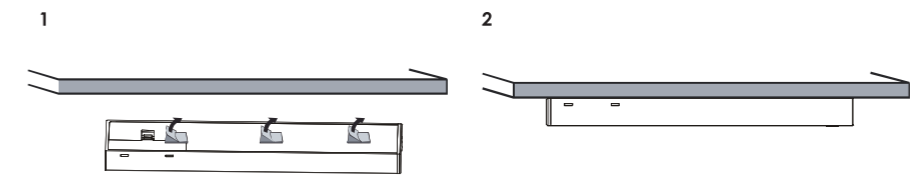

Dimensions: (inches/mm)

How to order (using our catalog numbers): (Example: MAGIC-1030K140WSM)

| Series | Length | Color Temp | Beam Angle | Finish | Installation |
|--------|------------------|-------------|------------|-----------|--------------------|
| MAGIC | 10 - 9.9"(251mm) | 30K - 3000K | 140 - 140° | W - White | SM-Surface Mouting |

*Primary 100% output luminous flux with new batteries

Vertical & Horizontal Beamwidth

| Vertical & Horizontal Beamwidth | | Center Beam FC |
|---------------------------------|-----------|----------------|
| | | MAGIC-L21-12 |
| | | 3000K |
| 12" | 34-1/4" | 21 |
| 18" | 51-7/16" | 9 |
| 24" | 68-9/16" | 5 |
| 30" | 85-11/16" | 3 |
| H | D | 84lm |

Battery-operated Lighting MAGIC

Installation:

Double-sided adhesive tape installation

Mounting template sheet installation