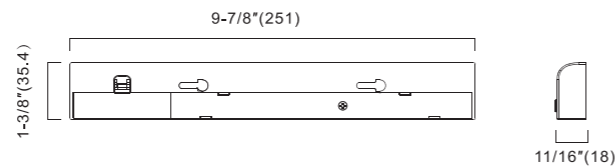

Battery-operated Lighting MAGIC

Battery-operated Lighting MAGIC

Highlights:

- Linear lighting design for smooth illuminance
- LEDs pixel free
- Auto power off after 30mins
- Easy installation option
- Dimmable switch, circulation: OFF-50%-100%
- Battery powered, low power consumption
- Battery life: approx. 3 months (1 time/day, 5 mins/time)
- Lifetime: 50,000hrs (ta=95°F, 35°C)
- Ta: 32°F~95°F (0°C~35°C)

Dimensions: (inches/mm)

How to order (using our catalog numbers): (Example: MAGIC-1030K140WSM)

| Series | Length | Color Temp | Beam Angle | Finish | Installation |
|--------|------------------|-------------|------------|-----------|--------------------|
| MAGIC | 10 - 9.9"(251mm) | 30K - 3000K | 140 - 140° | W - White | SM-Surface Mouting |

| Catalog No. | Model | Description | | | |
|-------------------|--------------|-------------|----|---------------|---|
| | | Rated Input | Ra | Luminous Flux | Include |
| MAGIC-1030K140WSM | MAGIC-L21-12 | 3*LR6 AA | 85 | 84lm* | 1pc LED fixture 3pcs LR6 AA batteries 3pcs Double-sided adhesive tapes 1pc Mounting template sheet 2pcs Mounting screws |

*Primary 100% output luminous flux with new batteries

Vertical & Horizontal Beamwidth

| Vertical & Horizontal Beamwidth | | Center Beam FC |
|---------------------------------|-----------|----------------|
| | | MAGIC-L21-12 |
| | | 3000K |
| 12" | 34-1/4" | 21 |
| 18" | 51-7/16" | 9 |
| 24" | 68-9/16" | 5 |
| 30" | 85-11/16" | 3 |
| H | D | 84lm |