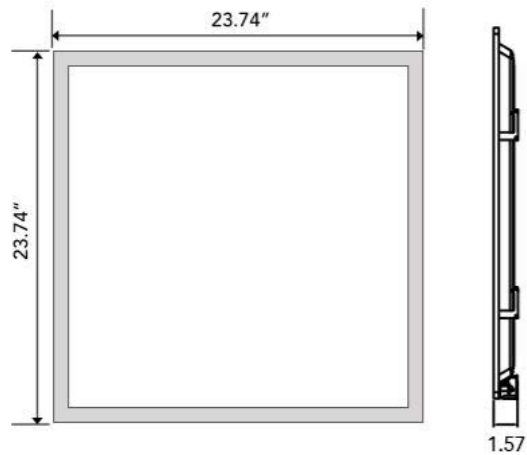

# SPIRIT PANEL 2X2 LED

Architectural Indoor

PROJECT:	
TYPE:	
PO#:	QTY:
COMMENTS:	

## FEATURES

- 0-10V Dimmable
- 120 Degree Beam Angle
- 5 Year Warranty
- Aluminum Frame In White Finish, Steel Die-Formed Back Enclosure
- cULus Listed Damp Location For Ceiling Mount
- DLC Approved
- IC Rated For Insulated Ceilings
- Integral Earthquake Clips for Secure Attachment
- LED Backlit Flat Panel
- Linear Driver Integrated Into Side of Panel
- Operating Temp Range -20 Degrees C to 35 Degrees C
- PMMA Lenses Over LEDs, PS Diffuser
- Remote Battery Available
- RoHS, FCC
- Surface Mount and Suspension Mount Cable Kit Accessories Available
- Weight: 4.41 lbs

## LINE DRAWING

LINE DRAWING NOT TO SCALE