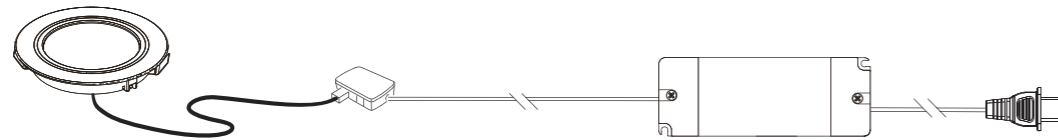

## VENUS

- Super thin recessed light requiring only minimal space
- Only 1.65W power consumption
- To replace 10W halogen lamp
- Color temperature can be shifted to 3000K, 4000K and 5000K by switch on the back
- Lifetime: 50,000 hours (ta= 77°F, 25°C)
- Ta: -4°F-95°F (-20°C-35°C)
- Material: Aluminum alloy

Dimensions: (inches/mm)

Wiring Diagram

How to order using our catalog numbers:  
Example: VENUS-3110SRS

Series	Diameter	Beam Angle	Finish	Installation
VENUS	3 - 2.6"(65mm)	110 - 110°	S - Silver	RS- Recessed/Surface

## VENUS

Optional:

Catalog No.	Description	Photo
MT-VENUS	Round trim ring for surface mount	

How to choose your driver & cables:

Catalog No.	Description	Photo
NA159-3024FA-12A6	Model: SLT30-24VF-A Input: 100-120VAC NA plug 1 + 59" cable. Output: 24VDC 12-way splitter JB-12A + 6" cable.	