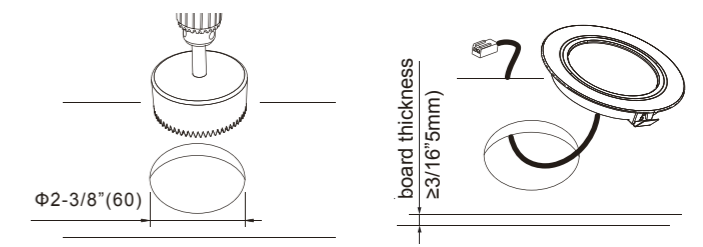

Dimensions: (inches/mm)

Wiring Diagram

How to order using our catalog numbers:  
Example: VENUS-3110SRS

Series	Diameter	Beam Angle	Finish	Installation
VENUS	3 - 2.6"(65mm)	110 - 110°	S - Silver	RS- Recessed/Surface

## VENUS

Optional:

Catalog No.	Description	Photo
MT-VENUS	Round trim ring for surface mount	

How to choose your driver & cables:

Catalog No.	Description	Photo
NA159-3024FA-12A6	Model: SLT30-24VF-A Input: 100-120VAC NA plug 1 + 59" cable. Output: 24VDC 12-way splitter JB-12A + 6" cable.	

\*Note: For alternative driver configurations, please contact our sales department.

Vertical & Horizontal Beamwidth

Center Beam FC

110°		3000K	4000K	5000K
12"	33-14/16"	42	42	44
18"	50-6/16"	19	19	20
24"	67-5/16"	10	10	11
30"	84-4/16"	7	7	7
H	D	112 lm	123 lm	120 lm

Installation

Recessed installation

Surface mounting installation