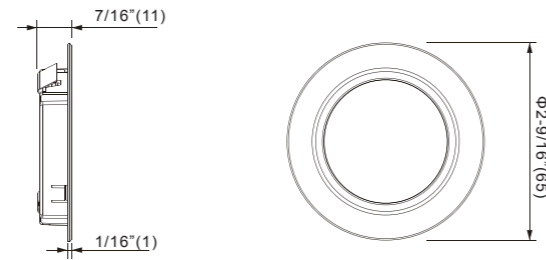

Dimensions: (inches/mm)

Wiring Diagram

How to order using our catalog numbers:  
Example: VENUS-3110SRS

Series	Diameter	Beam Angle	Finish	Installation
VENUS	3 - 2.6"(65mm)	110 - 110°	S - Silver	RS- Recessed/Surface