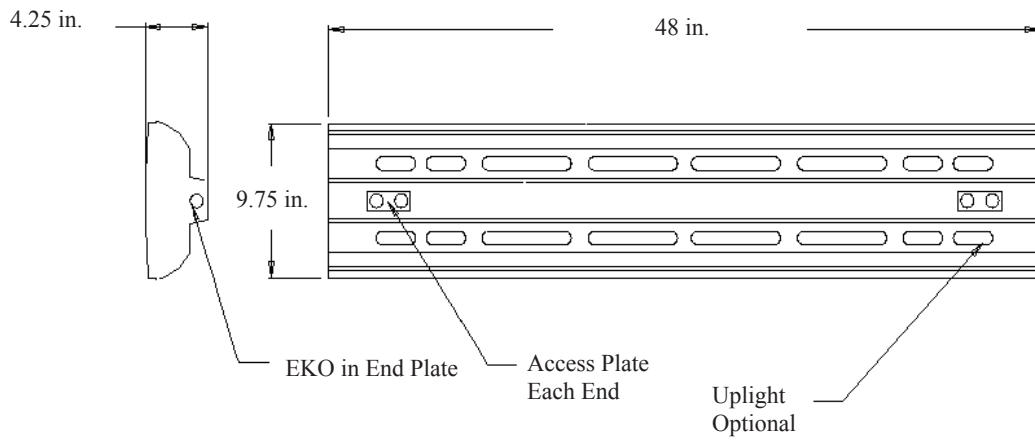

[1] See end of T02HiBay section for many additional lamps, ballasts, finishes, and options.  
[2] T5 & T5HO HiBays are full 24/36/48/96in. length.

Catalog Number:
Notes:

## DIMENSIONS

All dimensions are inches. Specifications subject to change without notice.

Catalog Number:
Notes: