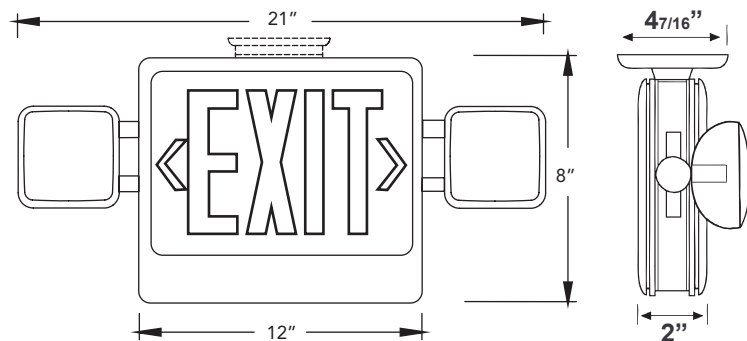

Example model# HL0314 3 R W

Specifications subject to change without notice.

Project:	
Catalog#:	
Approved by:	

Housing

- Injection-molded, engineering-grade, 5VA flame retardant, high-impact, thermoplastic in white or black finish
- EZ snap-out Chevron directional indicators

Mounting

- EZ-snap mounting canopy included for top or end mount
- Universal K/O patten on back plate for wall mount

Dimensions

Exit/Emergency Combo