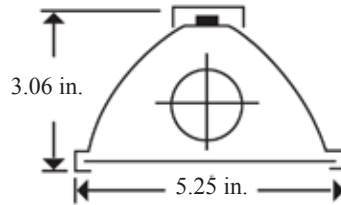

SIZE W x L x H in inches (mm)

5.25W x 3.06H (135 x 75)

Available in 48 and 96in nominal lengths. See dimensional view for actual size.

LAMP

1 or 2 lamp position.

MATERIALS & FEATURES

Aluminum extrusion with white interior and cast aluminum end plates. The diffuser / lens is a smooth clear acrylic. Available in 4 and 8 foot nominal lengths; single and tandem lamp configurations available with four foot lamps. Integral ballast for 54W T5HO lamp configurations; remote ballast for T12HO lamps. Integral junction box on one end of fixture permits wiring connection within enclosure.

1	F48T12HO	48 in. T12HO 4 ft. nominal length
1	F96T12HO	96 in. T12HO 8 ft. nominal length

T12HO Fixtures have REMOTE BALLAST
Tandem fixture doubles total lamp count (2 or 4)

Example: OSL128E120

Notes

[1] See end of T02Harsh section for many additional lamps, ballasts, finishes, and options.

[2] Tandem doubles length and lamp count. Same lamps in cross section, additional lamps end to end.

Series OSL

Outdoor Sign Lighter

DIMENSIONS

All dimensions are inches. Specifications subject to change without notice. The dimensions below represent the 2 ft. and the 4 ft.