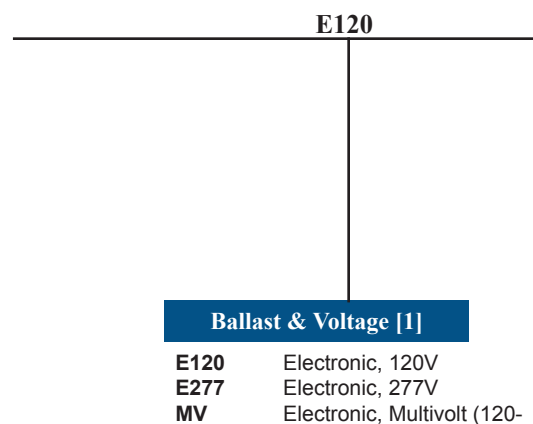

Lamp Count   Lamp Type [1] & Tandem Code [2]

1	28	48 in. T8 4 ft. nominal length
1 or 2	54	46 in. T5 4 ft. nominal length
1 or 2	54	8 46 in. T5HO Slimline 8ft. Tandem (2 lamp positions total)

T5HO Fixtures have INTEGRAL BALLAST
Tandem fixture doubles total lamp count (2 or 4)

1	F48T12HO	48 in. T12HO 4 ft. nominal length
1	F96T12HO	96 in. T12HO 8 ft. nominal length

T12HO Fixtures have REMOTE BALLAST
Tandem fixture doubles total lamp count (2 or 4)

Example: OSL128E120